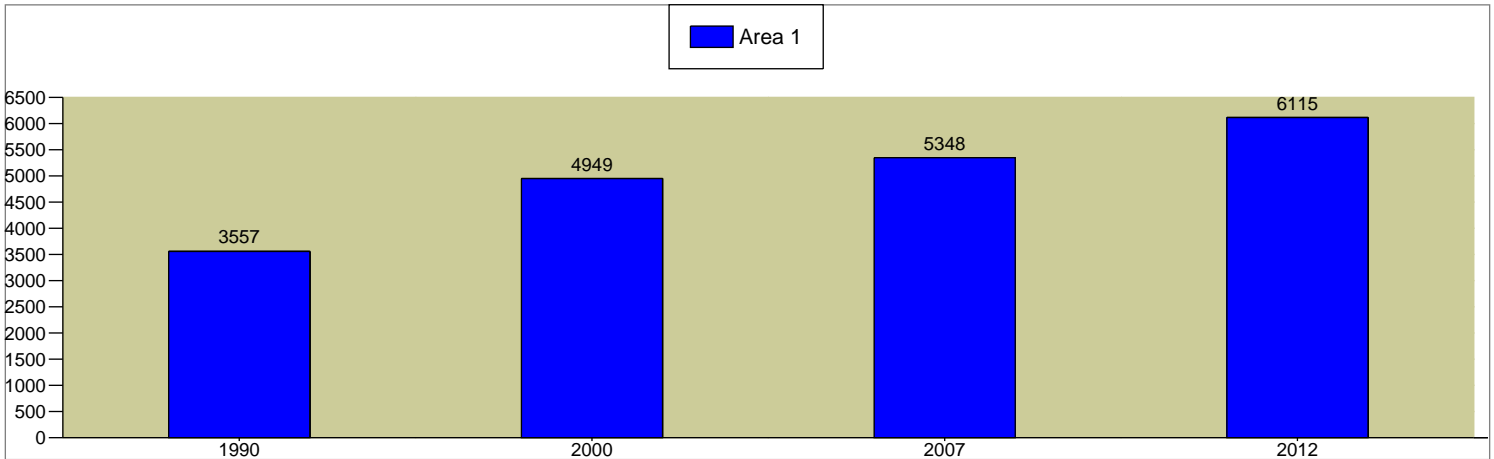

Latitude: 33.010563
Longitude: -96.813414

5512 Willow Wood Ln
Dallas, TX 75252
Drivetime: 5 minutes

5512 Willow Wood Ln
Dallas, TX 75252
Drivetime: 10 minutes

5512 Willow Wood Ln
Dallas, TX 75252
Drivetime: 15 minutes

2000 - 2007 Households Annual Rate	1.25%	1.31%	1.31%
2007 - 2012 Households Annual Rate	2.72%	2.25%	1.97%

Total Households