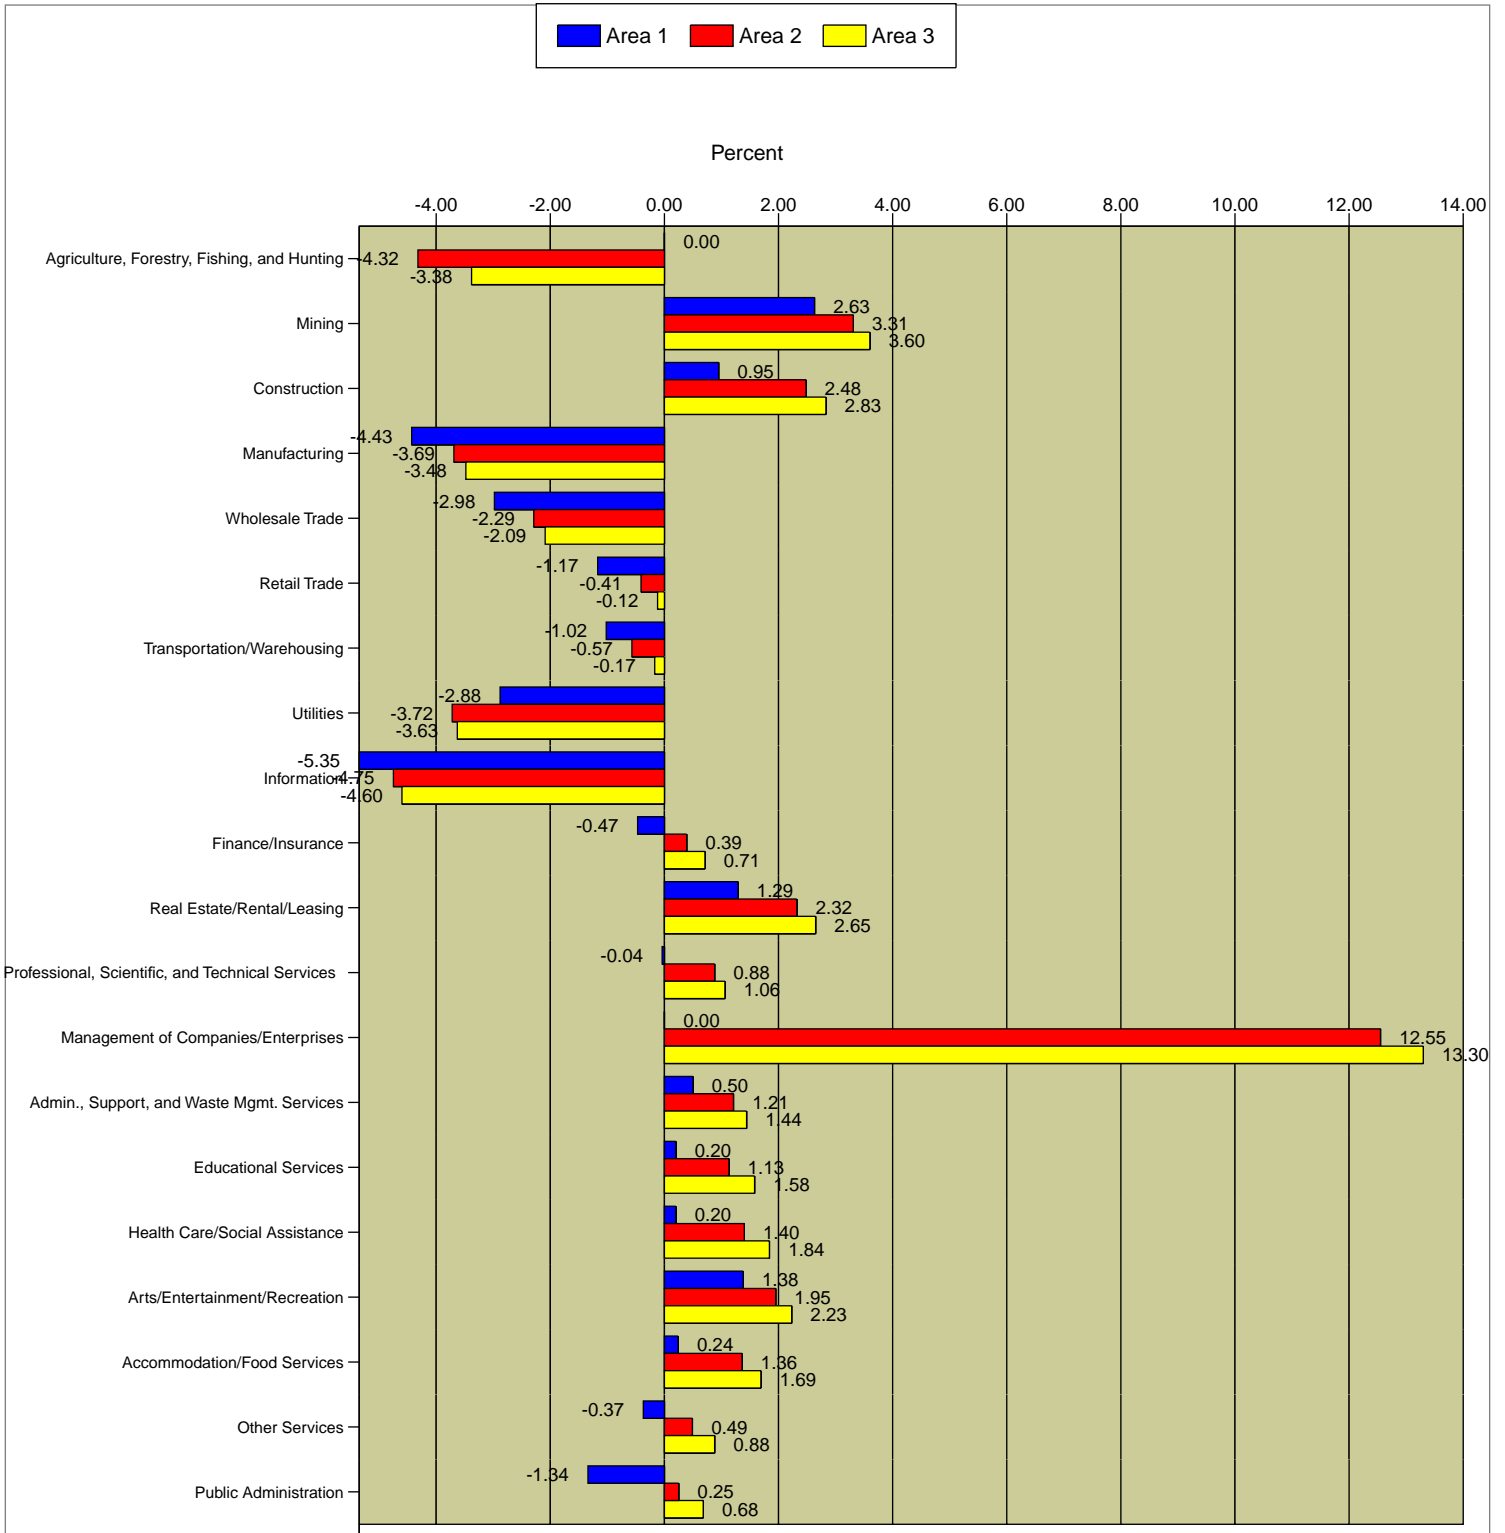

Data Note: Industry descriptions based on 2000 Census of Population and Housing definitions.

Source: ESRI forecasts for 2007.

Latitude: 33.010563
 Longitude: -96.813414

5512 Willow Wood Ln
 Dallas, TX 75252
 Drivetime: 5 minutes

5512 Willow Wood Ln
 Dallas, TX 75252
 Drivetime: 10 minutes

5512 Willow Wood Ln
 Dallas, TX 75252
 Drivetime: 15 minutes

2000 - 2007 Population by Industry Annual Rate

Data Note: Industry descriptions based on 2000 Census of Population and Housing definitions.