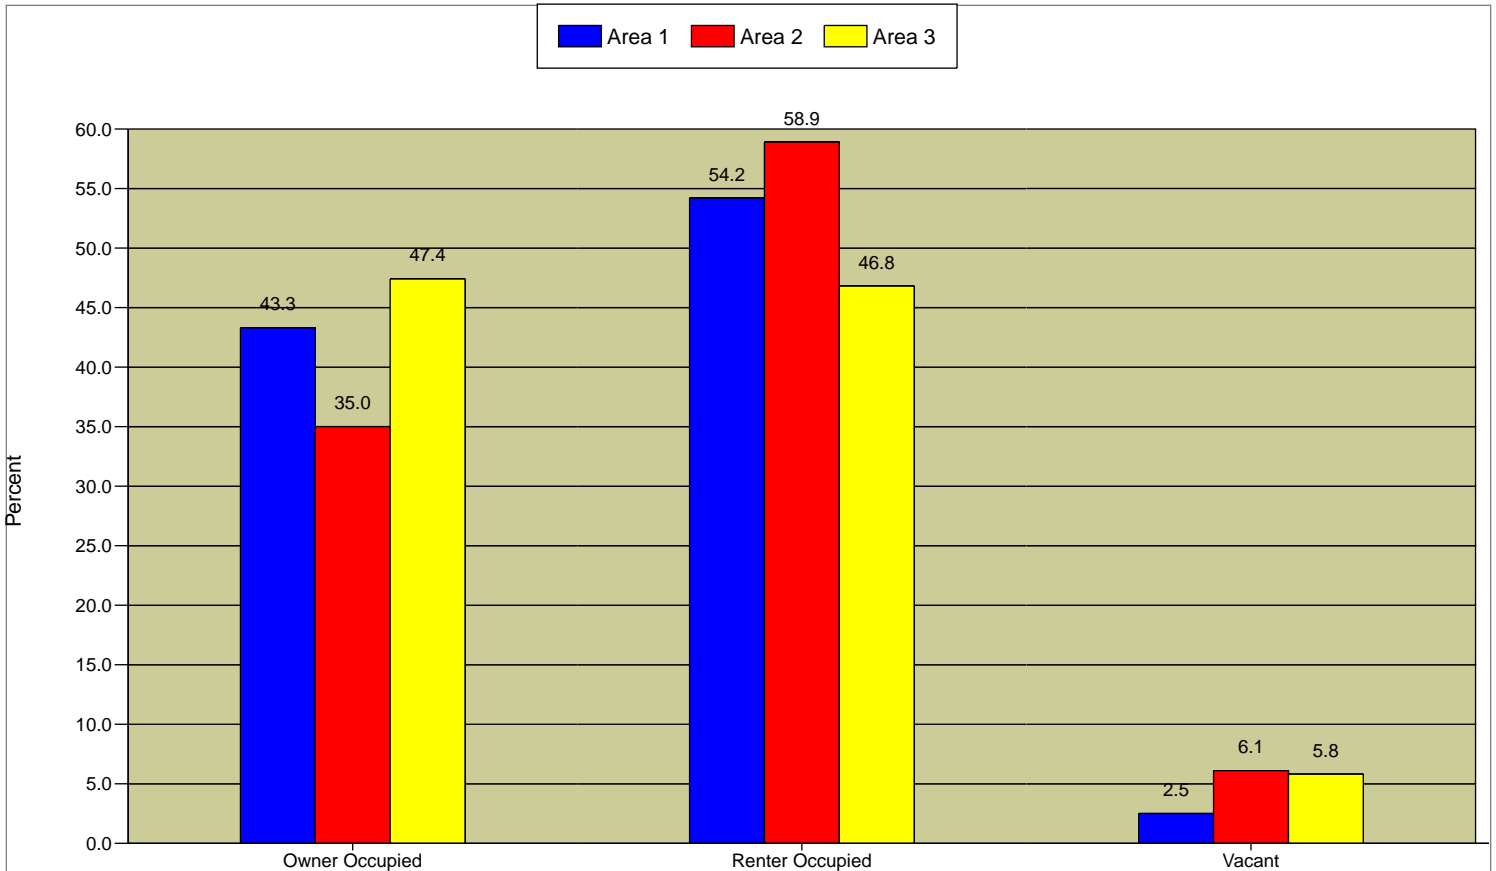

Multifamily Express Pack

Prepared by Carol Campbell

Latitude: 33.010563
Longitude: -96.813414

5512 Willow Wood Ln
Dallas, TX 75252
Drivetime: 5 minutes

5512 Willow Wood Ln
Dallas, TX 75252
Drivetime: 10 minutes

5512 Willow Wood Ln
Dallas, TX 75252
Drivetime: 15 minutes

	5512 Willow Wood Ln Dallas, TX 75252 Drivetime: 5 minutes	5512 Willow Wood Ln Dallas, TX 75252 Drivetime: 10 minutes	5512 Willow Wood Ln Dallas, TX 75252 Drivetime: 15 minutes
2000 Housing Units	5,115	65,603	203,688
Owner Occupied Housing Units	45.9%	35.9%	48.3%
Renter Occupied Housing Units	50.9%	58.0%	46.4%
Vacant Housing Units	3.2%	6.1%	5.3%
2007 Housing Units	5,487	71,155	222,093
Owner Occupied Housing Units	43.3%	35.0%	47.4%
Renter Occupied Housing Units	54.2%	58.9%	46.8%
Vacant Housing Units	2.5%	6.1%	5.8%
2012 Housing Units	6,313	79,753	245,817
Owner Occupied Housing Units	42.2%	34.3%	46.7%
Renter Occupied Housing Units	54.6%	59.4%	47.1%
Vacant Housing Units	3.1%	6.4%	6.2%

2007 Housing Units

Median Home Value

	5512 Willow Wood Ln Dallas, TX 75252 Drivetime: 5 minutes	5512 Willow Wood Ln Dallas, TX 75252 Drivetime: 10 minutes	5512 Willow Wood Ln Dallas, TX 75252 Drivetime: 15 minutes
2000	$196,613	$192,800	$154,111
2007	$284,312	$264,933	$207,325
2012	$325,326	$315,801	$242,455

Data Note: Detail may not sum to totals due to rounding.

Source: U.S. Bureau of the Census, 2000 Census of Population and Housing. ESRI forecasts for 2007 and 2012.