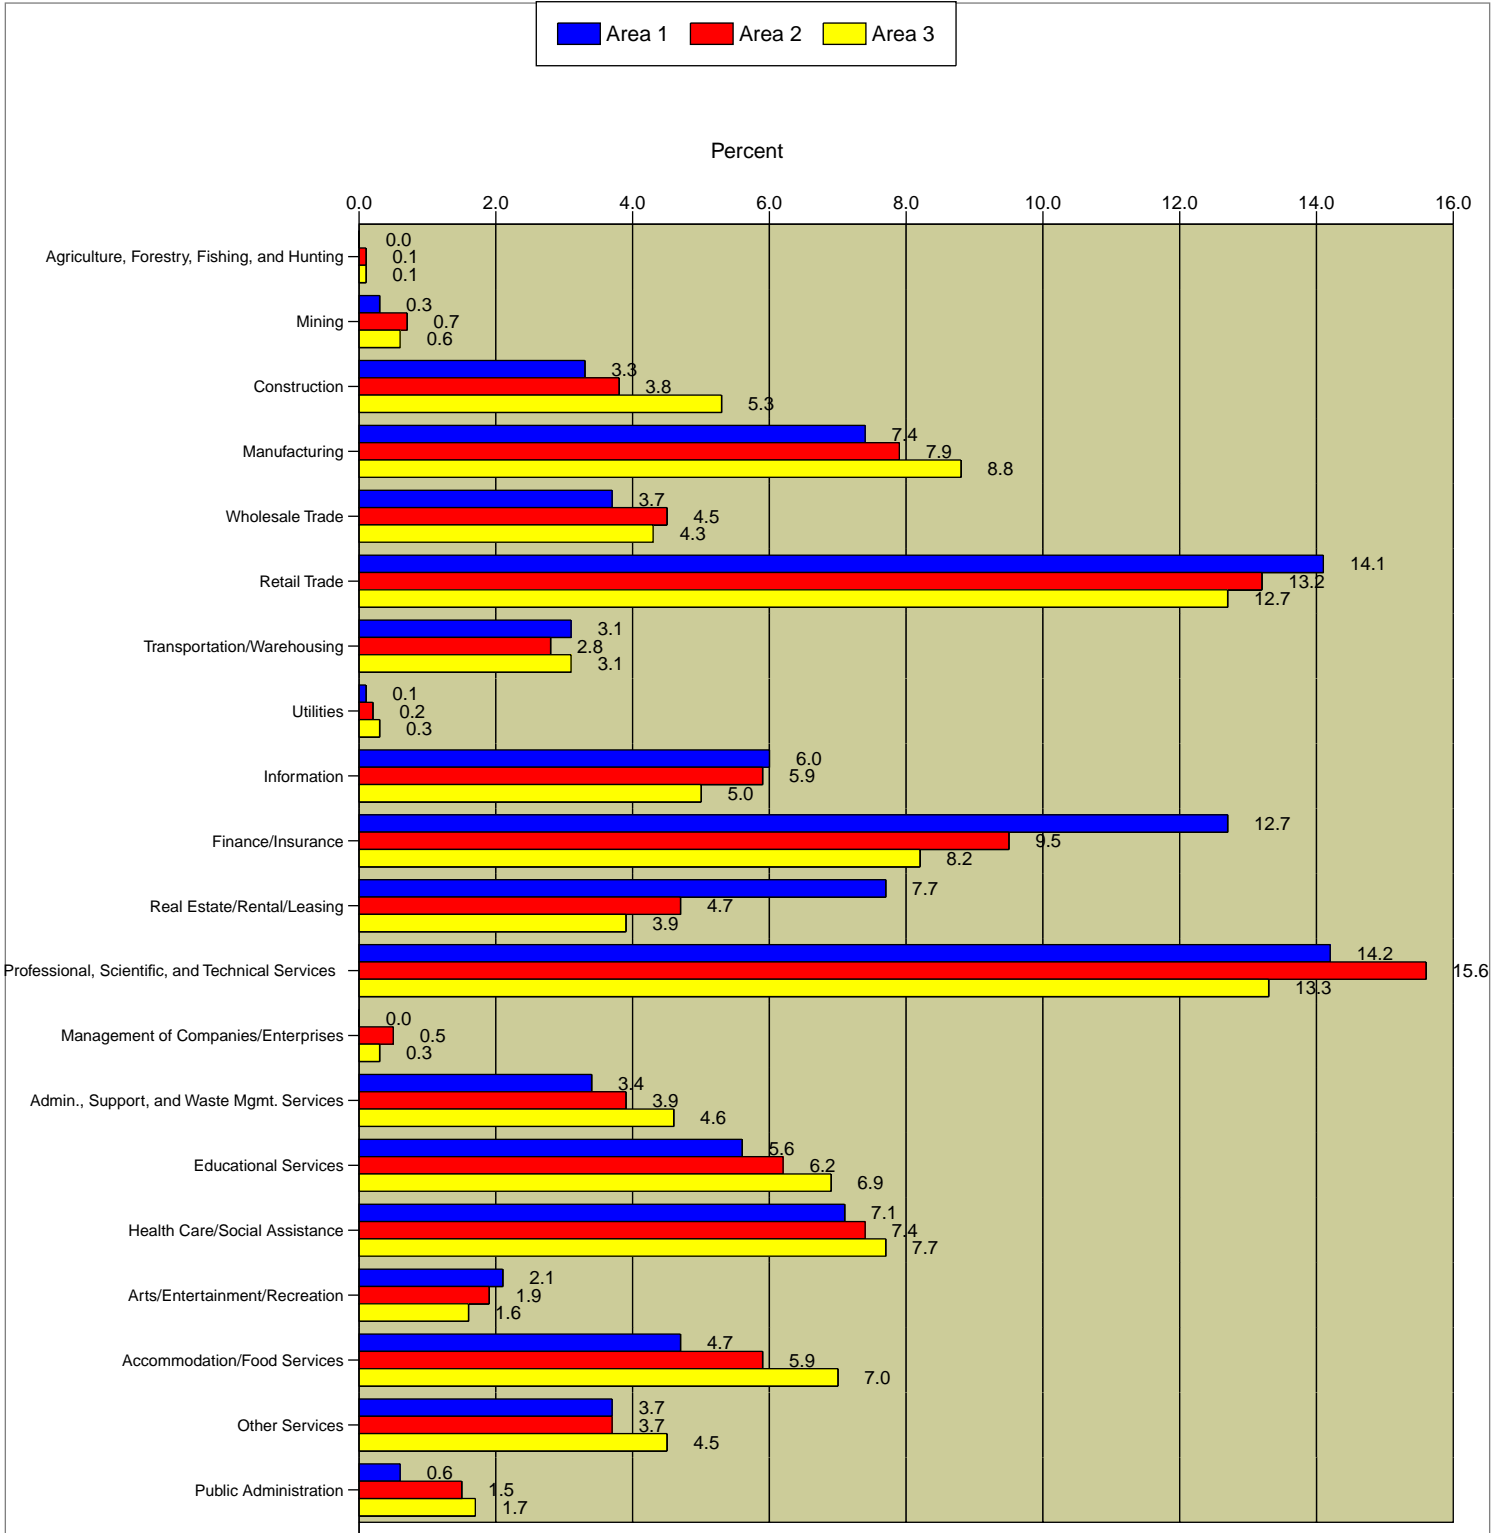

Total Civilian Employed Population 16+

Source: U.S. Bureau of the Census, 2000 Census of Population and Housing. ESRI converted 1990 Census data into 2000 geography. ESRI forecasts for 2007 and 2012.

Latitude: 33.010563
Longitude: -96.813414

5512 Willow Wood Ln
Dallas, TX 75252
Drivetime: 5 minutes

5512 Willow Wood Ln
Dallas, TX 75252
Drivetime: 10 minutes

5512 Willow Wood Ln
Dallas, TX 75252
Drivetime: 15 minutes

2007 Employed Civilian Population 16+ by Industry