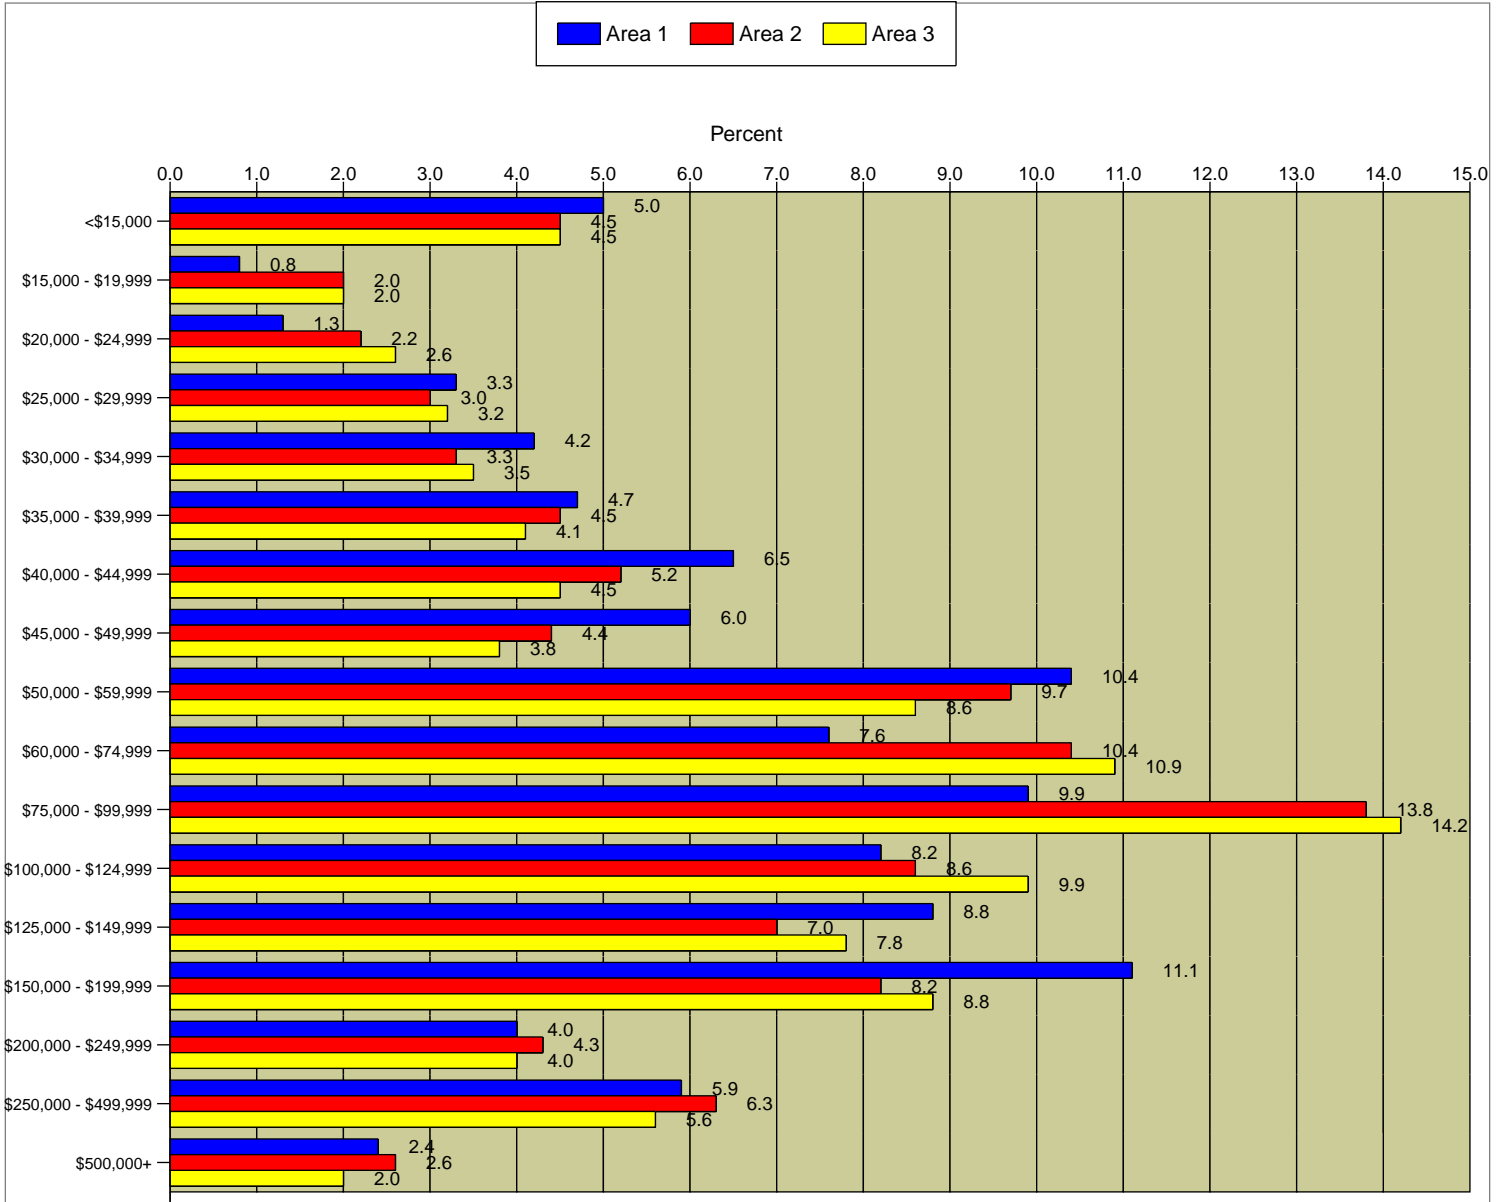

Latitude: 33.010563
Longitude: -96.813414

5512 Willow Wood Ln
Dallas, TX 75252
Drivetime: 5 minutes

5512 Willow Wood Ln
Dallas, TX 75252
Drivetime: 10 minutes

5512 Willow Wood Ln
Dallas, TX 75252
Drivetime: 15 minutes

2007 Household Income

Median Household Income

2000	$60,642	$57,734	$60,438
2007	$75,479	$76,080	$78,220
2012	$94,393	$93,402	$95,802
2000 - 2007 Median Household Income Annual Rate	3.56%	4.51%	4.21%
2007 - 2012 Median Household Income Annual Rate	4.57%	4.19%	4.14%

2007 Median Net Worth	$129,135	$147,928	$161,958

Data Note: Detail may not sum to totals due to rounding. Income represents annual income for the preceding year. Income for 2007 and 2012 is expressed in current dollars, including an adjustment for inflation.

Source: U.S. Bureau of the Census, 2000 Census of Population and Housing. ESRI forecasts for 2007 and 2012.