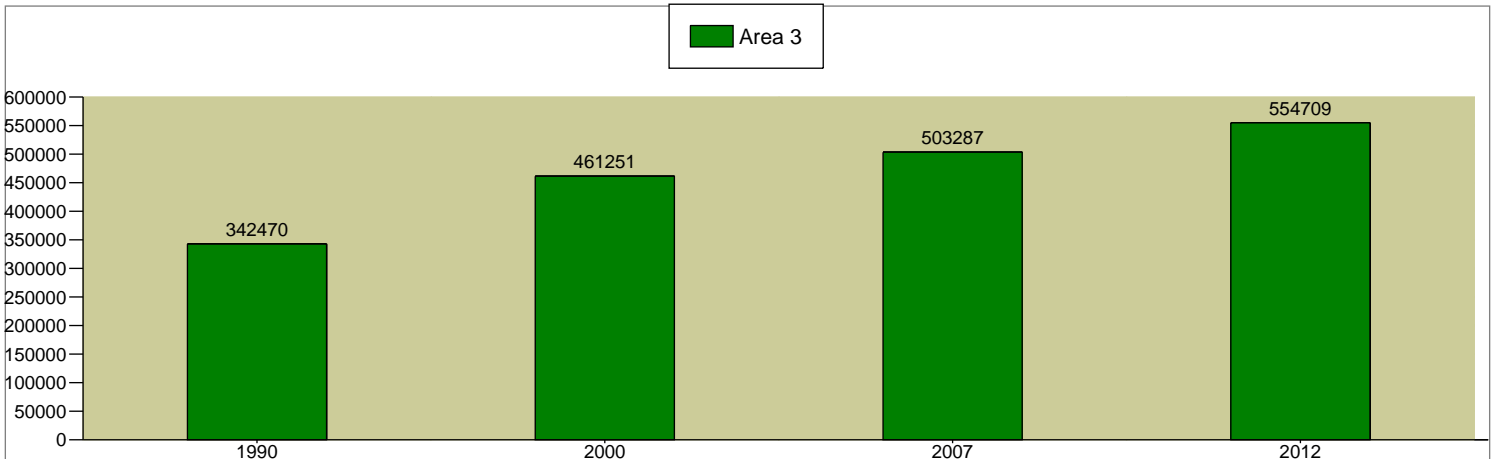

2000 - 2007 Population Annual Rate	0.95%	1.34%	1.41%
2007 - 2012 Population Annual Rate	2.54%	2.23%	1.96%

Total Population

Total Population

Total Population

Source: U.S. Bureau of the Census, 2000 Census of Population and Housing. ESRI converted 1990 Census data into 2000 geography. ESRI forecasts for 2007 and 2012.

5512 Willow Wood Ln
Dallas, TX 75252
Drivetime: 15 minutes

2000 Population by Sex

Males	47.3%	49.5%	49.9%
Females	52.7%	50.5%	50.1%

2007 Population by Sex

Males	47.3%	49.6%	49.9%
Females	52.7%	50.4%	50.1%