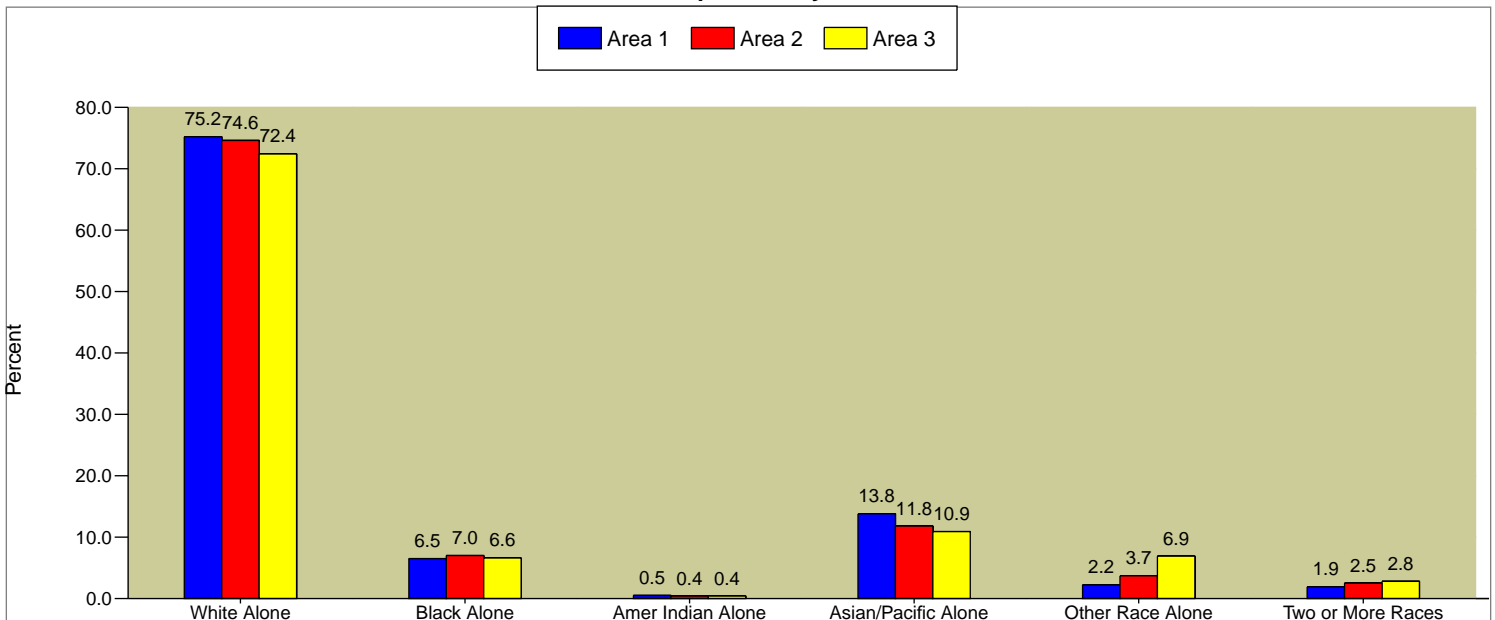

5512 Willow Wood Ln
Dallas, TX 75252
Drivetime: 15 minutes

2000 Population by Sex

Males	47.3%	49.5%	49.9%
Females	52.7%	50.5%	50.1%

2007 Population by Sex

Males	47.3%	49.6%	49.9%
Females	52.7%	50.4%	50.1%

2012 Population by Sex

Males	47.8%	49.8%	49.9%
Females	52.2%	50.2%	50.1%

2007 Population by Race

2007 Hispanic Origin 7.8% 10.4% 18.4%

2000 Population 15+ by Sex and Marital Status

Total	8,092	103,524	369,552
Never Married	33.6%	32.2%	27.3%
Married, Not Separated	47.5%	50.3%	56.6%
Married, Separated	1.7%	1.6%	1.7%
Widowed	3.1%	2.7%	3.5%
Divorced	14.2%	13.1%	10.8%

2000 Population 25+ by Educational Attainment

Total	6,959	87,675	310,838
Less than 9th Grade	0.5%	1.2%	4.2%
9th - 12th Grade, No Diploma	2.2%	2.6%	5.0%
High School Graduate	8.4%	10.8%	13.6%
Some College, No Degree	22.0%	22.8%	23.0%
Associate Degree	6.1%	5.6%	5.7%
Bachelor's Degree	40.8%	38.9%	32.9%
Master's/Prof/Doctorate Degree	19.9%	18.0%	15.7%