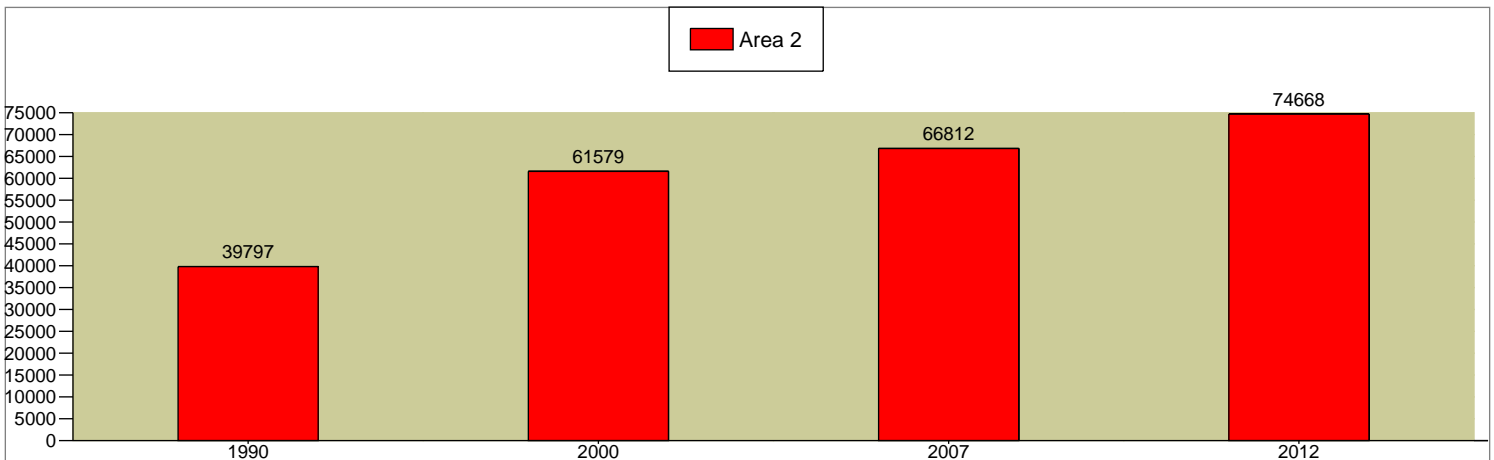

Total Households