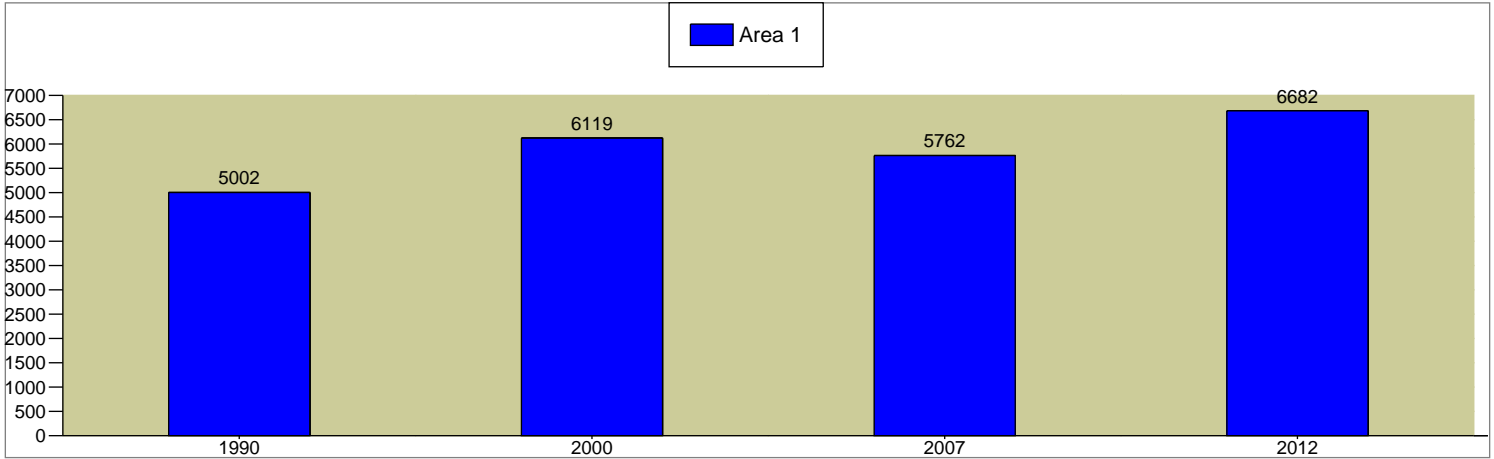

2012 Population by Age

	5512 Willow Wood Ln	5512 Willow Wood Ln	5512 Willow Wood Ln
Total	11,218	149,280	554,710
0 - 4	5.0%	5.2%	6.5%
5 - 9	4.2%	4.6%	6.0%
10 - 14	5.1%	5.1%	6.6%
15 - 19	5.0%	5.4%	6.2%
20 - 24	9.4%	8.8%	7.6%
25 - 34	15.3%	16.6%	14.2%
35 - 44	17.2%	17.0%	15.3%
45 - 54	16.0%	16.4%	16.3%
55 - 64	12.7%	12.4%	12.0%
65 - 74	6.4%	5.3%	5.6%
75 - 84	2.8%	2.3%	2.7%
85+	0.8%	0.9%	1.0%

Median Age

	5512 Willow Wood Ln	5512 Willow Wood Ln	5512 Willow Wood Ln
2000	35.3	33.5	33.9
2007	37.3	35.5	35.9
2012	38.6	37.5	37.0

Source: U.S. Bureau of the Census, 2000 Census of Population and Housing. ESRI forecasts for 2007 and 2012.

Latitude: 33.010563
Longitude: -96.813414

5512 Willow Wood Ln
Dallas, TX 75252
Drivetime: 5 minutes

5512 Willow Wood Ln
Dallas, TX 75252
Drivetime: 10 minutes

5512 Willow Wood Ln
Dallas, TX 75252
Drivetime: 15 minutes

2000 - 2007 Civilian Employed Population 16+ Annual Rate	-0.96%	-0.1%	0.21%
2007 - 2012 Civilian Employed Population 16+ Annual Rate	3.01%	2.57%	2.24%

Total Civilian Employed Population 16+

Total Civilian Employed Population 16+