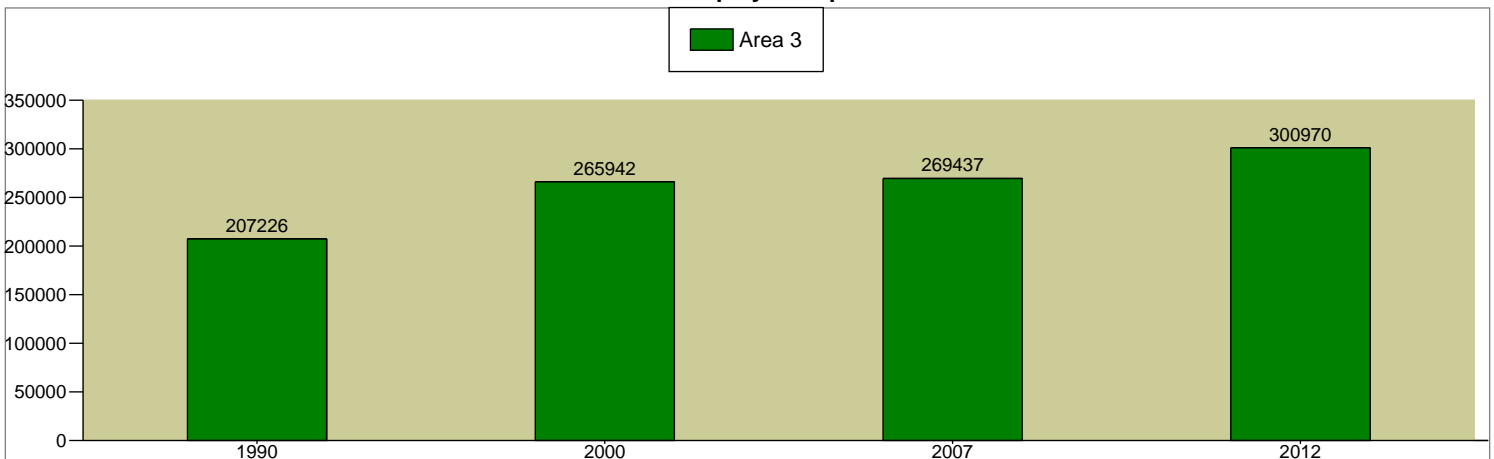

Total Civilian Employed Population 16+

Source: U.S. Bureau of the Census, 2000 Census of Population and Housing. ESRI converted 1990 Census data into 2000 geography. ESRI forecasts for 2007 and 2012.