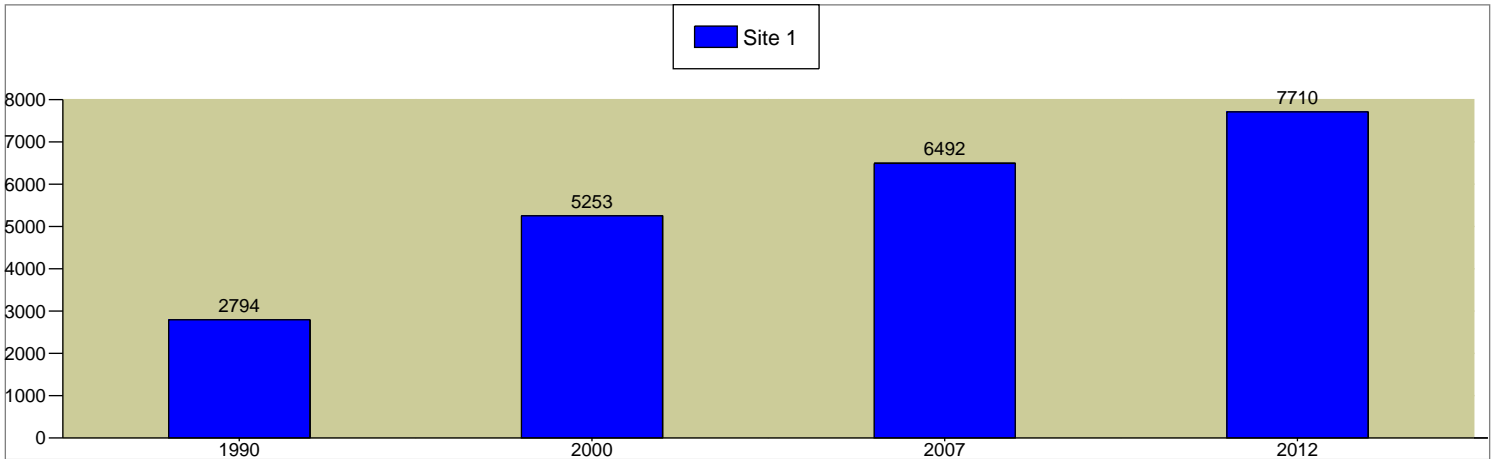

Household Growth Chart

Prepared by Carol Campbell

Latitude: 33.02725

Longitude: -96.795

	Site 1	Site 2	Site 3
	Park and Preston	Park and Preston	Park and Preston
	Plano, TX 75023	Plano, TX 75023	Plano, TX 75023
	Radius: 1.0 mile	Radius: 3.0 mile	Radius: 5.0 mile

2000 - 2007 Households Annual Rate	3.45%	2.15%	2.03%
2007 - 2012 Households Annual Rate	3.5%	3.2%	2.75%

Total Households

Total Households

Total Households

Source: U.S. Bureau of the Census, 2000 Census of Population and Housing. ESRI converted 1990 Census data into 2000 geography. ESRI forecasts for 2007 and 2012.