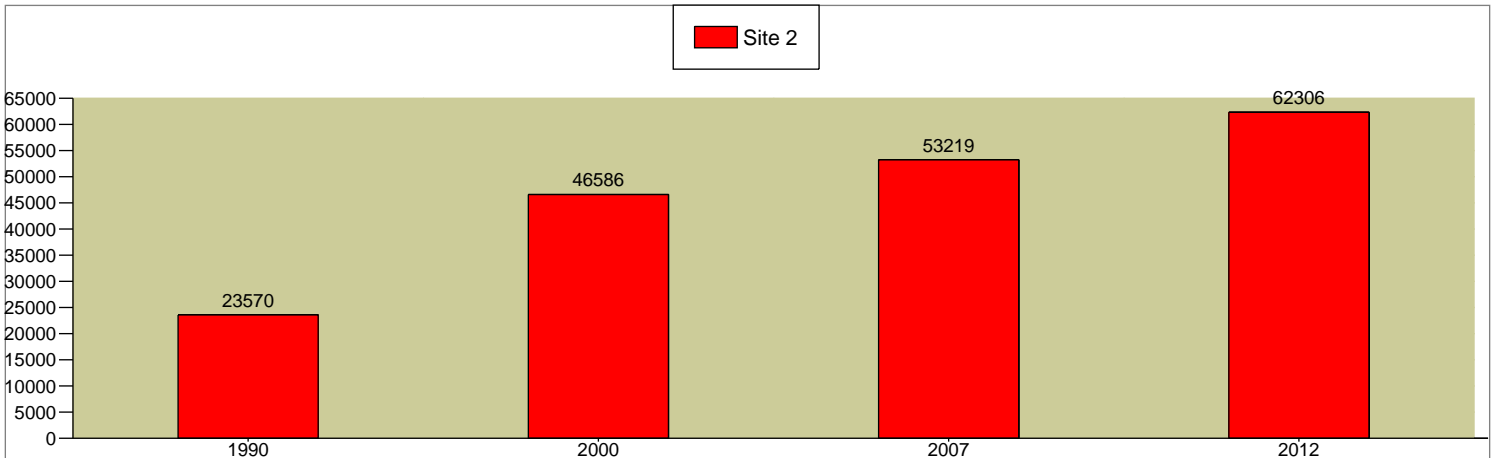

Household Growth Chart

Prepared by Carol Campbell

Latitude: 33.02725

Longitude: -96.795

	Site 1	Site 2	Site 3
	Park and Preston	Park and Preston	Park and Preston
	Plano, TX 75023	Plano, TX 75023	Plano, TX 75023
	Radius: 1.0 mile	Radius: 3.0 mile	Radius: 5.0 mile

2000 - 2007 Households Annual Rate	3.45%	2.15%	2.03%
2007 - 2012 Households Annual Rate	3.5%	3.2%	2.75%

Total Households

Total Households

Total Households

Source: U.S. Bureau of the Census, 2000 Census of Population and Housing. ESRI converted 1990 Census data into 2000 geography. ESRI forecasts for 2007 and 2012.