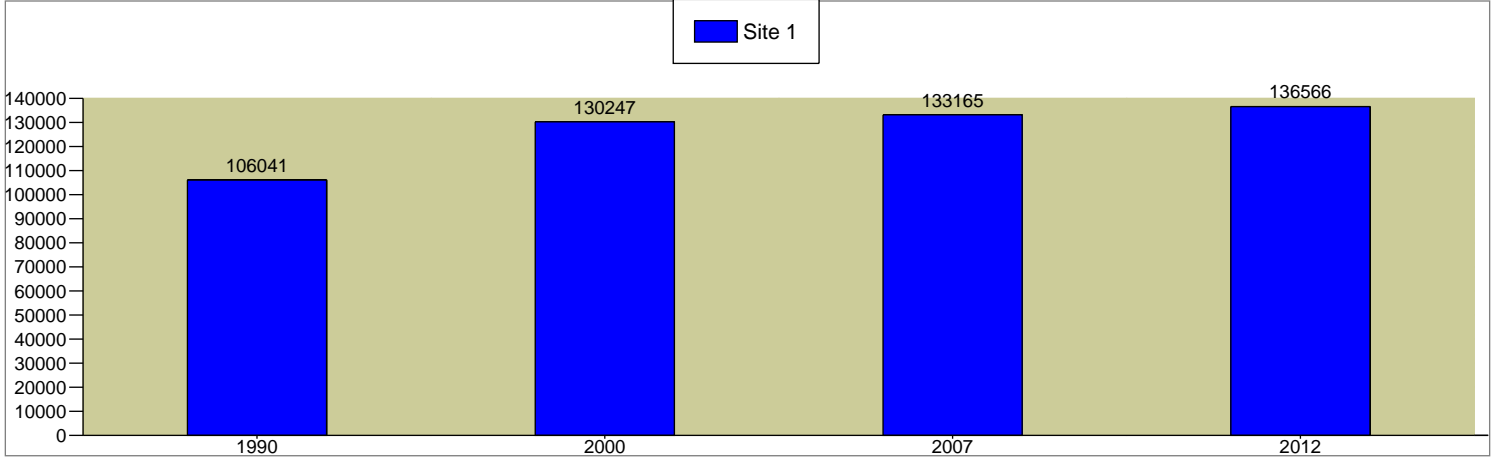

Population Growth Chart

Prepared by Carol Campbell

Latitude: 32.95395
Longitude: -96.8041

	Site 1	Site 2	Site 3
	North Dallas Tollway an Dallas, TX 75201	North Dallas Tollway an Dallas, TX 75201	North Dallas Tollway an Dallas, TX 75201
	Radius: 3.0 mile	Radius: 5.0 mile	Radius: 7.0 mile

2000 - 2007 Population Annual Rate	0.36%	0.48%	0.76%
2007 - 2012 Population Annual Rate	0.51%	0.86%	1.05%

Total Population

Total Population

Total Population

Source: U.S. Bureau of the Census, 2000 Census of Population and Housing. ESRI converted 1990 Census data into 2000 geography. ESRI forecasts for 2007 and 2012.