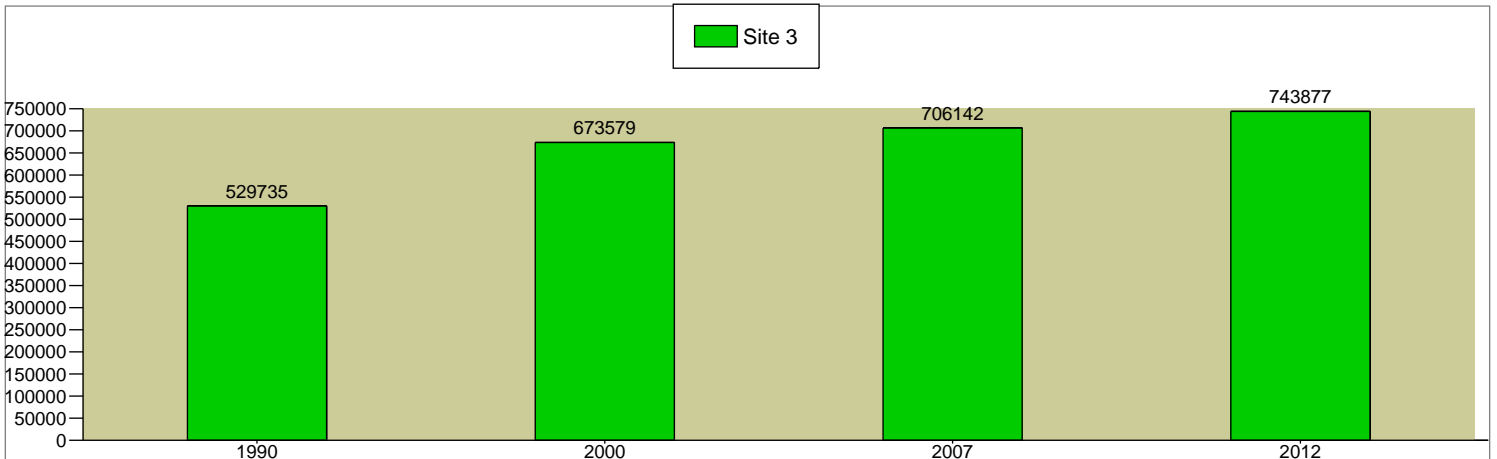

2000 - 2007 Population Annual Rate	0.36%	0.48%	0.76%
2007 - 2012 Population Annual Rate	0.51%	0.86%	1.05%

Total Population

Total Population

Total Population

Source: U.S. Bureau of the Census, 2000 Census of Population and Housing. ESRI converted 1990 Census data into 2000 geography. ESRI forecasts for 2007 and 2012.