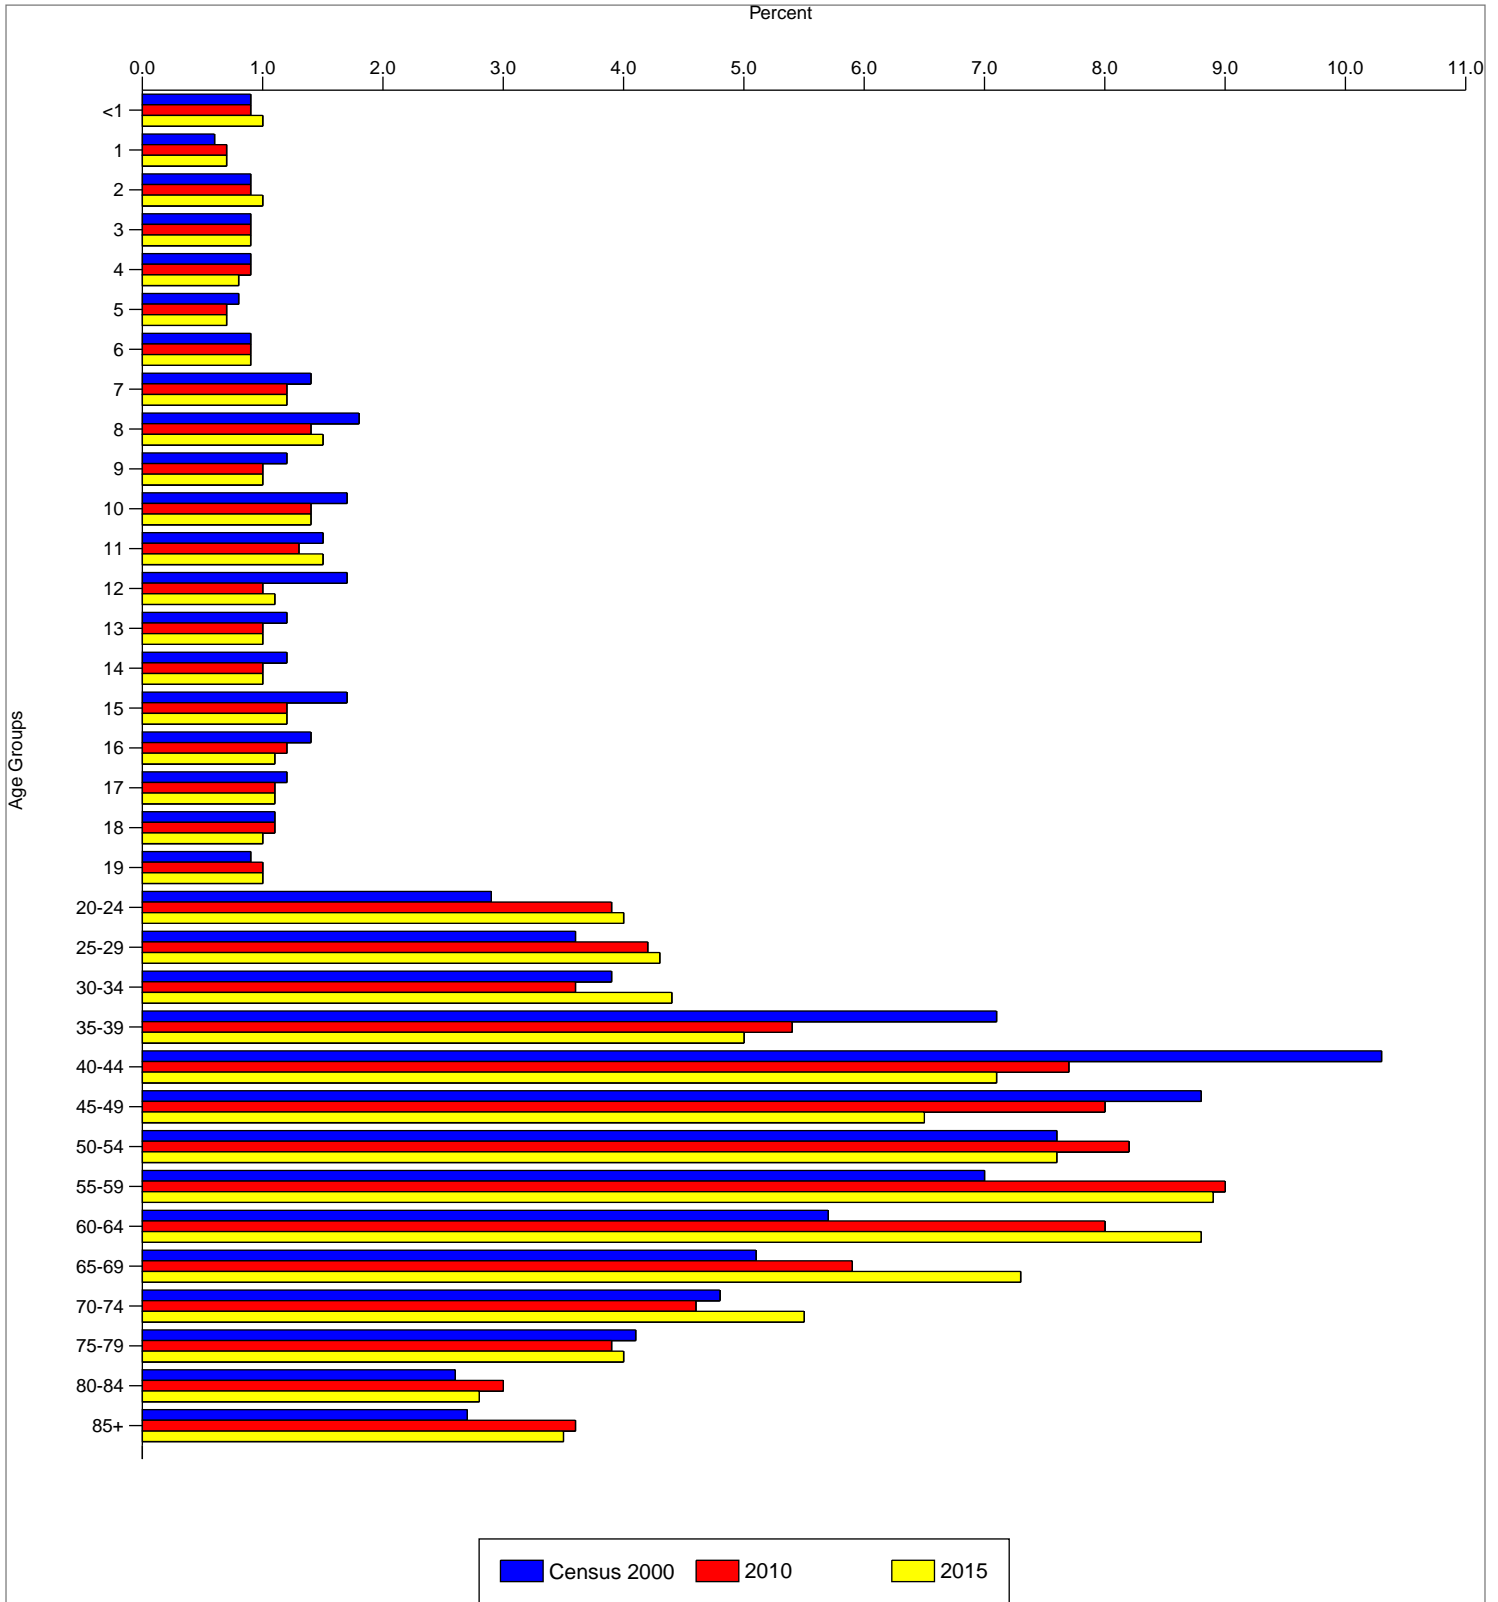

Detailed Age Profile

Prepared by Carol Campbell

Grand Junction, CO
585 24th Rd, Grand Junction, CO, 81505
Ring: 1 mile radius

Latitude: 39.091489
Longitude: -108.61741

Female Population by Detailed Age

Source: U.S. Bureau of the Census, 2000 Census of Population and Housing. ESRI forecasts for 2010 and 2015.