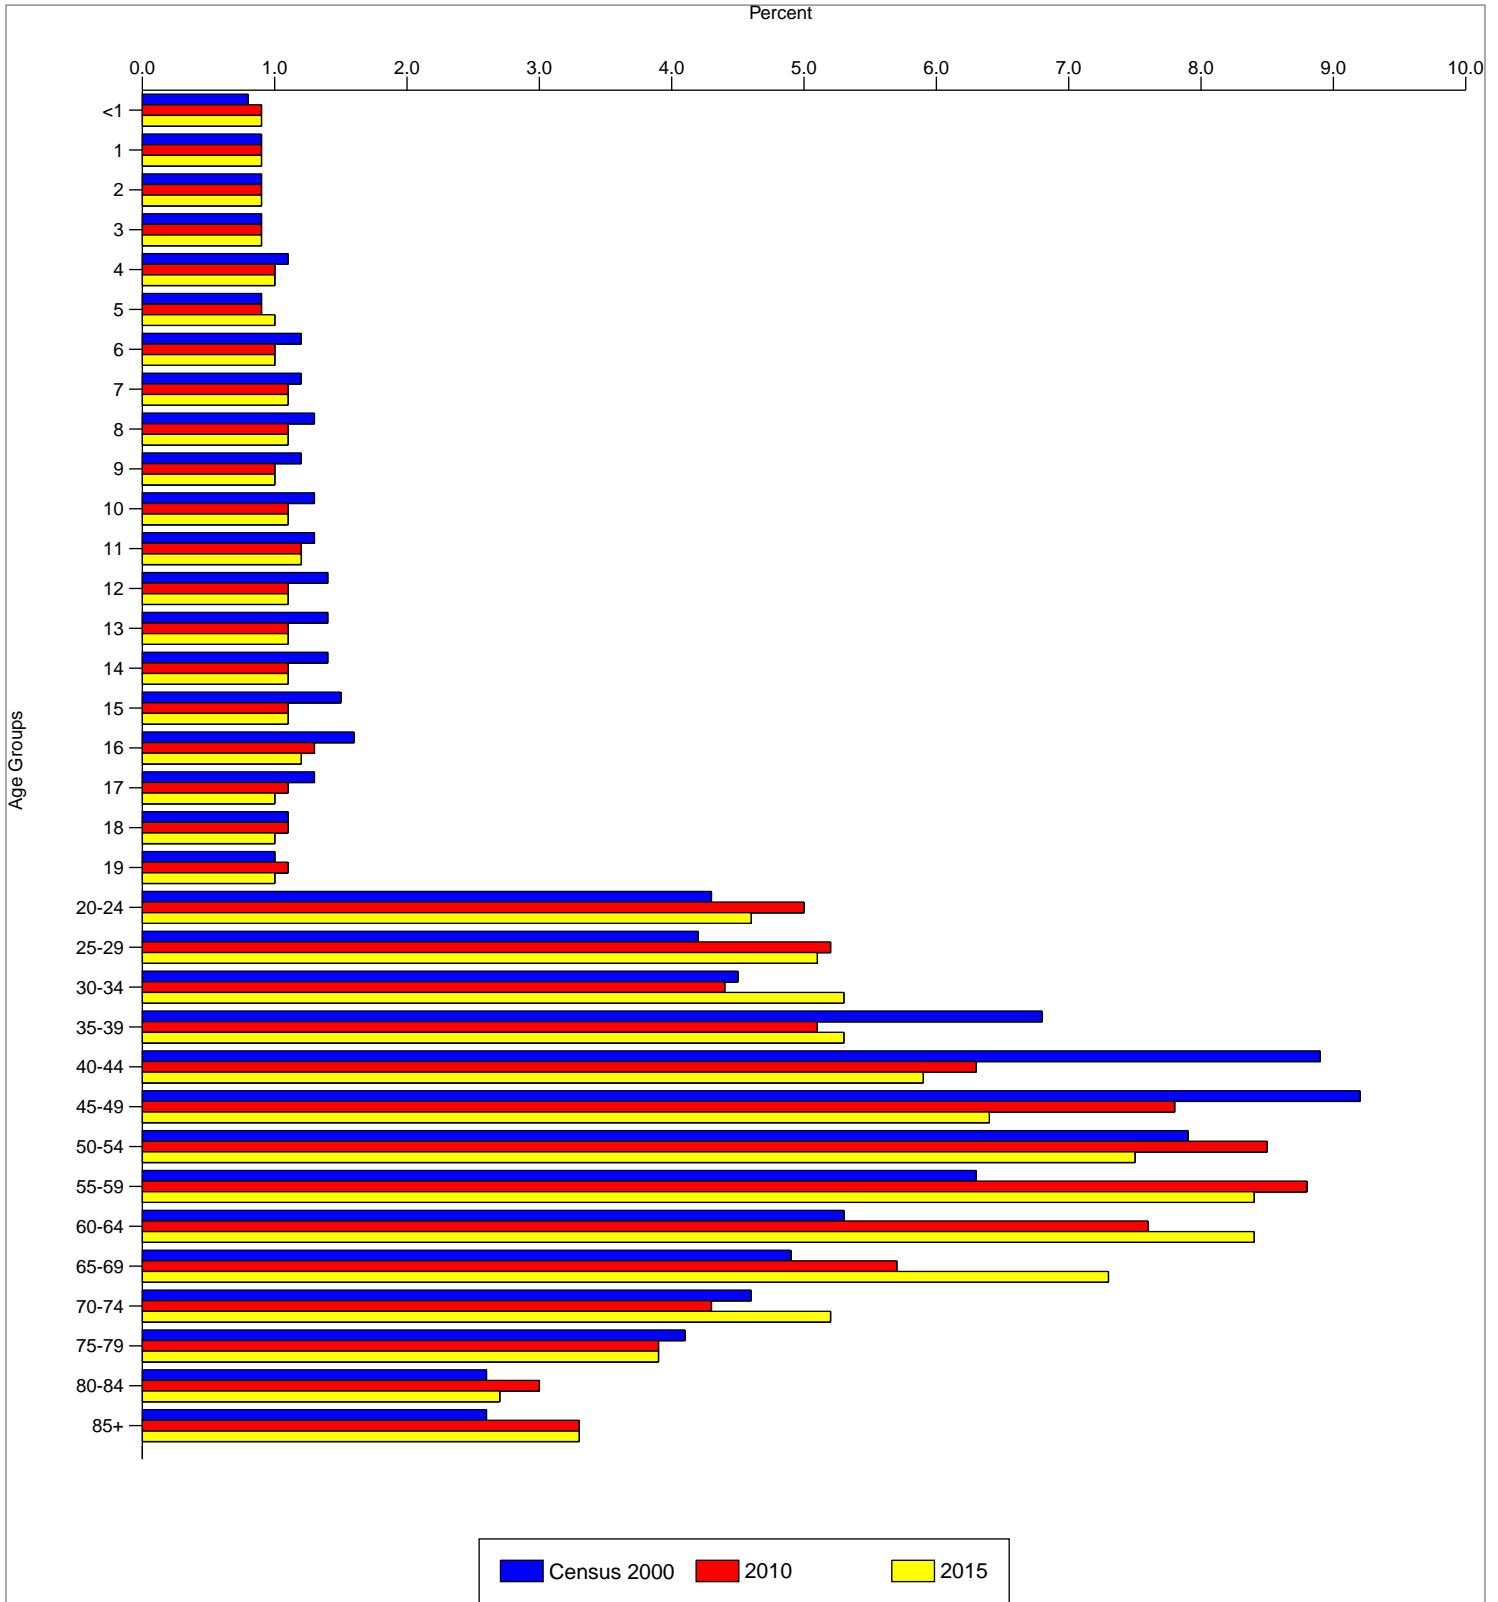

Detailed Age Profile

Prepared by Carol Campbell

Grand Junction, CO
585 24th Rd, Grand Junction, CO, 81505
Ring: 3 miles radius

Latitude: 39.091489
Longitude: -108.61741

Female Population by Detailed Age

Source: U.S. Bureau of the Census, 2000 Census of Population and Housing. ESRI forecasts for 2010 and 2015.