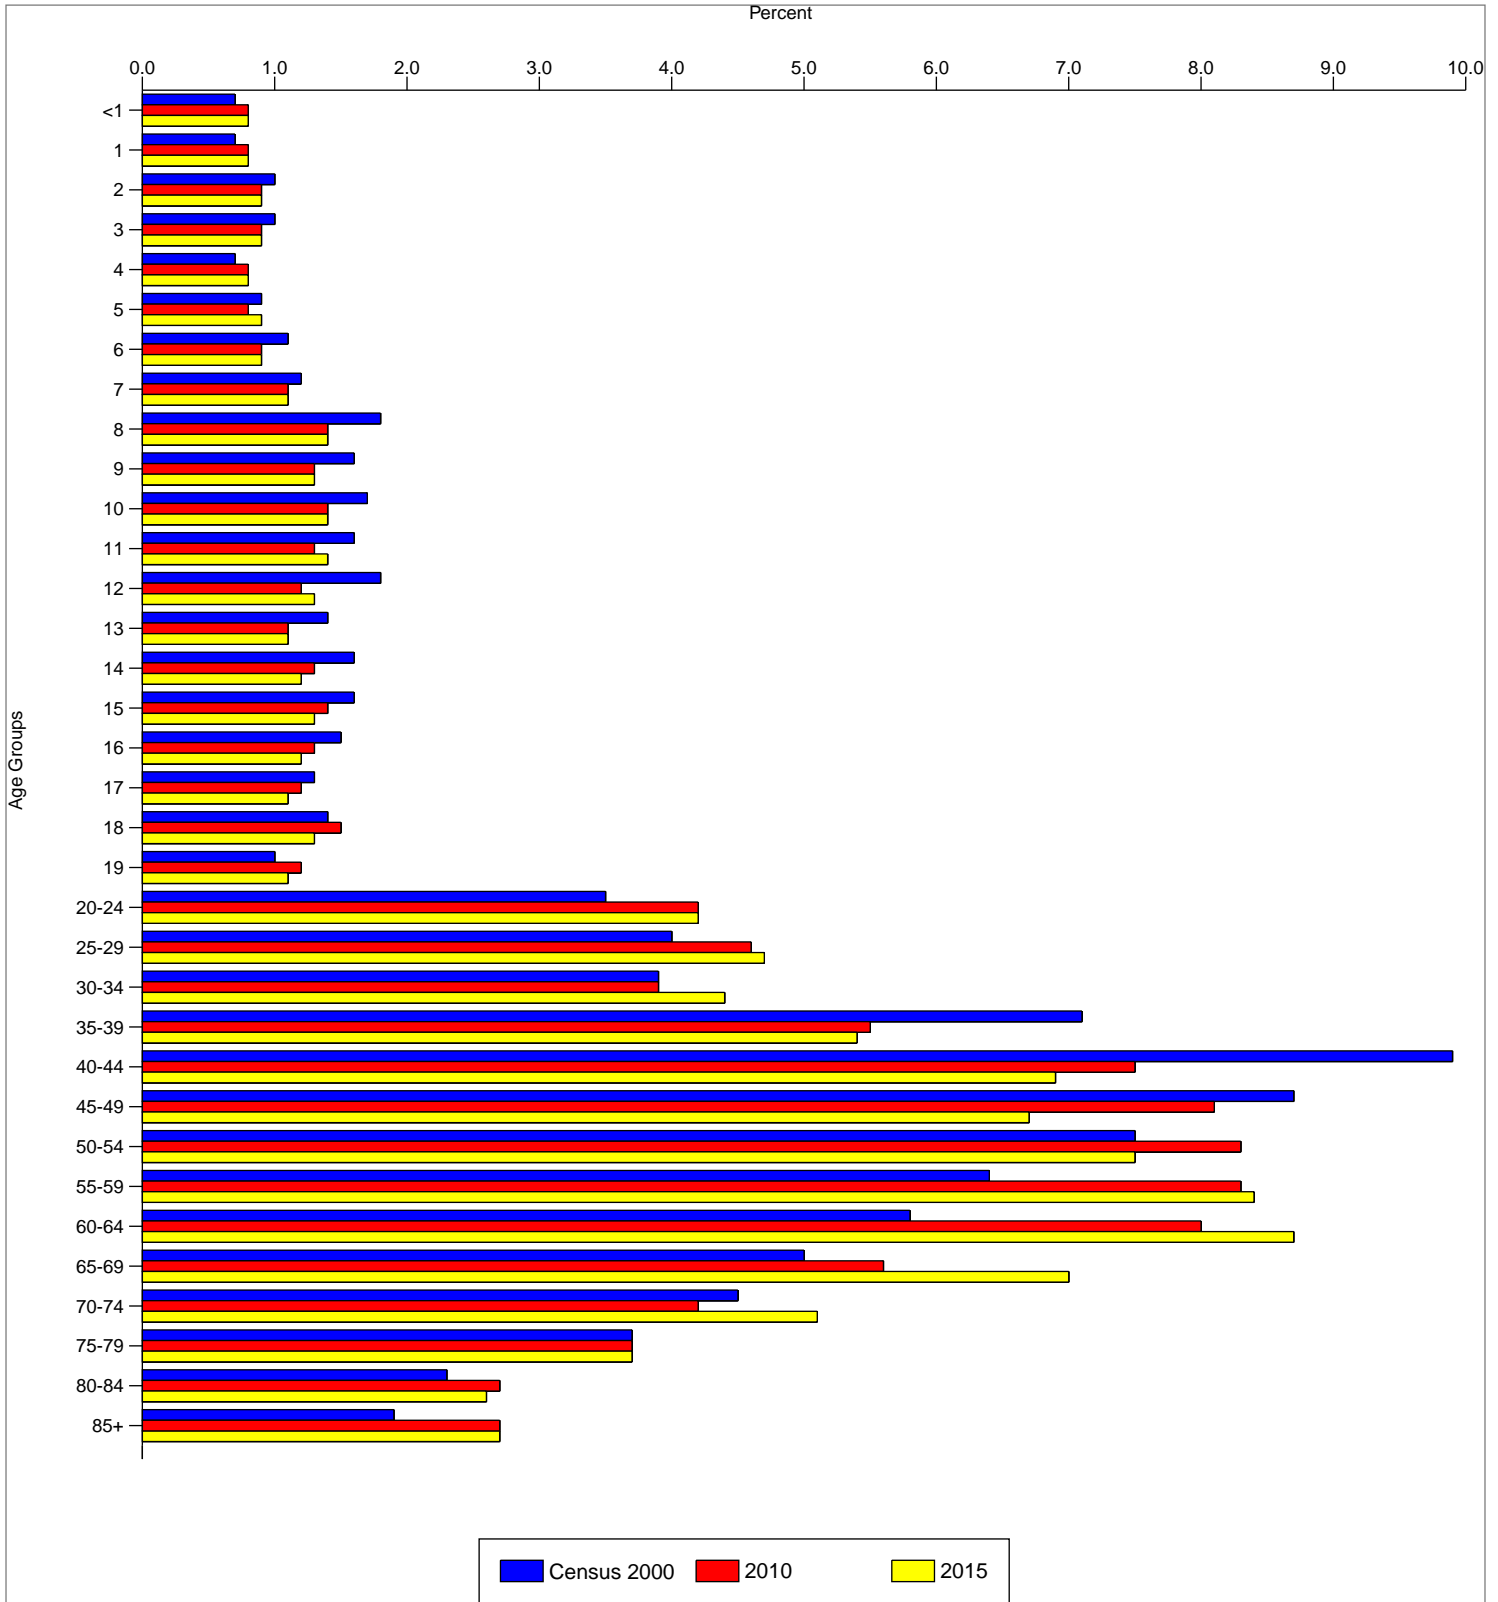

## Total Population by Detailed Age

	Census 2000		2010		2015	
	Number	Percent	Number	Percent	Number	Percent
Total	1,339	100.0%	1,792	100.0%	2,060	100.0%
<1	10	0.7%	14	0.8%	17	0.8%
1	9	0.7%	14	0.8%	16	0.8%
2	13	1.0%	16	0.9%	19	0.9%
3	13	1.0%	17	0.9%	19	0.9%
4	10	0.7%	15	0.8%	16	0.8%
5	12	0.9%	15	0.8%	18	0.9%
6	15	1.1%	17	0.9%	19	0.9%
7	16	1.2%	20	1.1%	22	1.1%
8	24	1.8%	25	1.4%	29	1.4%
9	21	1.6%	23	1.3%	26	1.3%
10	23	1.7%	25	1.4%	28	1.4%
11	21	1.6%	24	1.3%	28	1.4%
12	24	1.8%	22	1.2%	26	1.3%
13	19	1.4%	20	1.1%	23	1.1%
14	21	1.6%	23	1.3%	24	1.2%
15	22	1.6%	25	1.4%	26	1.3%
16	20	1.5%	24	1.3%	25	1.2%
17	18	1.3%	22	1.2%	23	1.1%
18	19	1.4%	26	1.5%	26	1.3%
19	14	1.0%	21	1.2%	22	1.1%
20 - 24	47	3.5%	76	4.2%	87	4.2%
25 - 29	53	4.0%	82	4.6%	96	4.7%
30 - 34	52	3.9%	69	3.9%	91	4.4%
35 - 39	95	7.1%	98	5.5%	111	5.4%
40 - 44	133	9.9%	134	7.5%	142	6.9%
45 - 49	117	8.7%	145	8.1%	138	6.7%
50 - 54	101	7.5%	148	8.3%	155	7.5%
55 - 59	86	6.4%	149	8.3%	173	8.4%
60 - 64	78	5.8%	143	8.0%	179	8.7%
65 - 69	67	5.0%	101	5.6%	144	7.0%
70 - 74	60	4.5%	76	4.2%	106	5.1%
75 - 79	49	3.7%	67	3.7%	77	3.7%
80 - 84	31	2.3%	48	2.7%	53	2.6%
85+	25	1.9%	48	2.7%	56	2.7%
<18	310	23.2%	361	20.1%	404	19.6%
18+	1,027	76.8%	1,434	80.0%	1,656	80.4%
21+	984	73.6%	1,368	76.3%	1,591	77.2%
Median Age	43.0		46.0		46.9	

**Data Note:** Detail may not sum to totals due to rounding.

**Source:** U.S. Bureau of the Census, 2000 Census of Population and Housing. ESRI forecasts for 2010 and 2015.

# Detailed Age Profile

Prepared by Carol Campbell

Grand Junction, CO  
 585 24th Rd, Grand Junction, CO, 81505  
 Ring: 1 mile radius

Latitude: 39.091489  
 Longitude: -108.61741

Total Population by Detailed Age