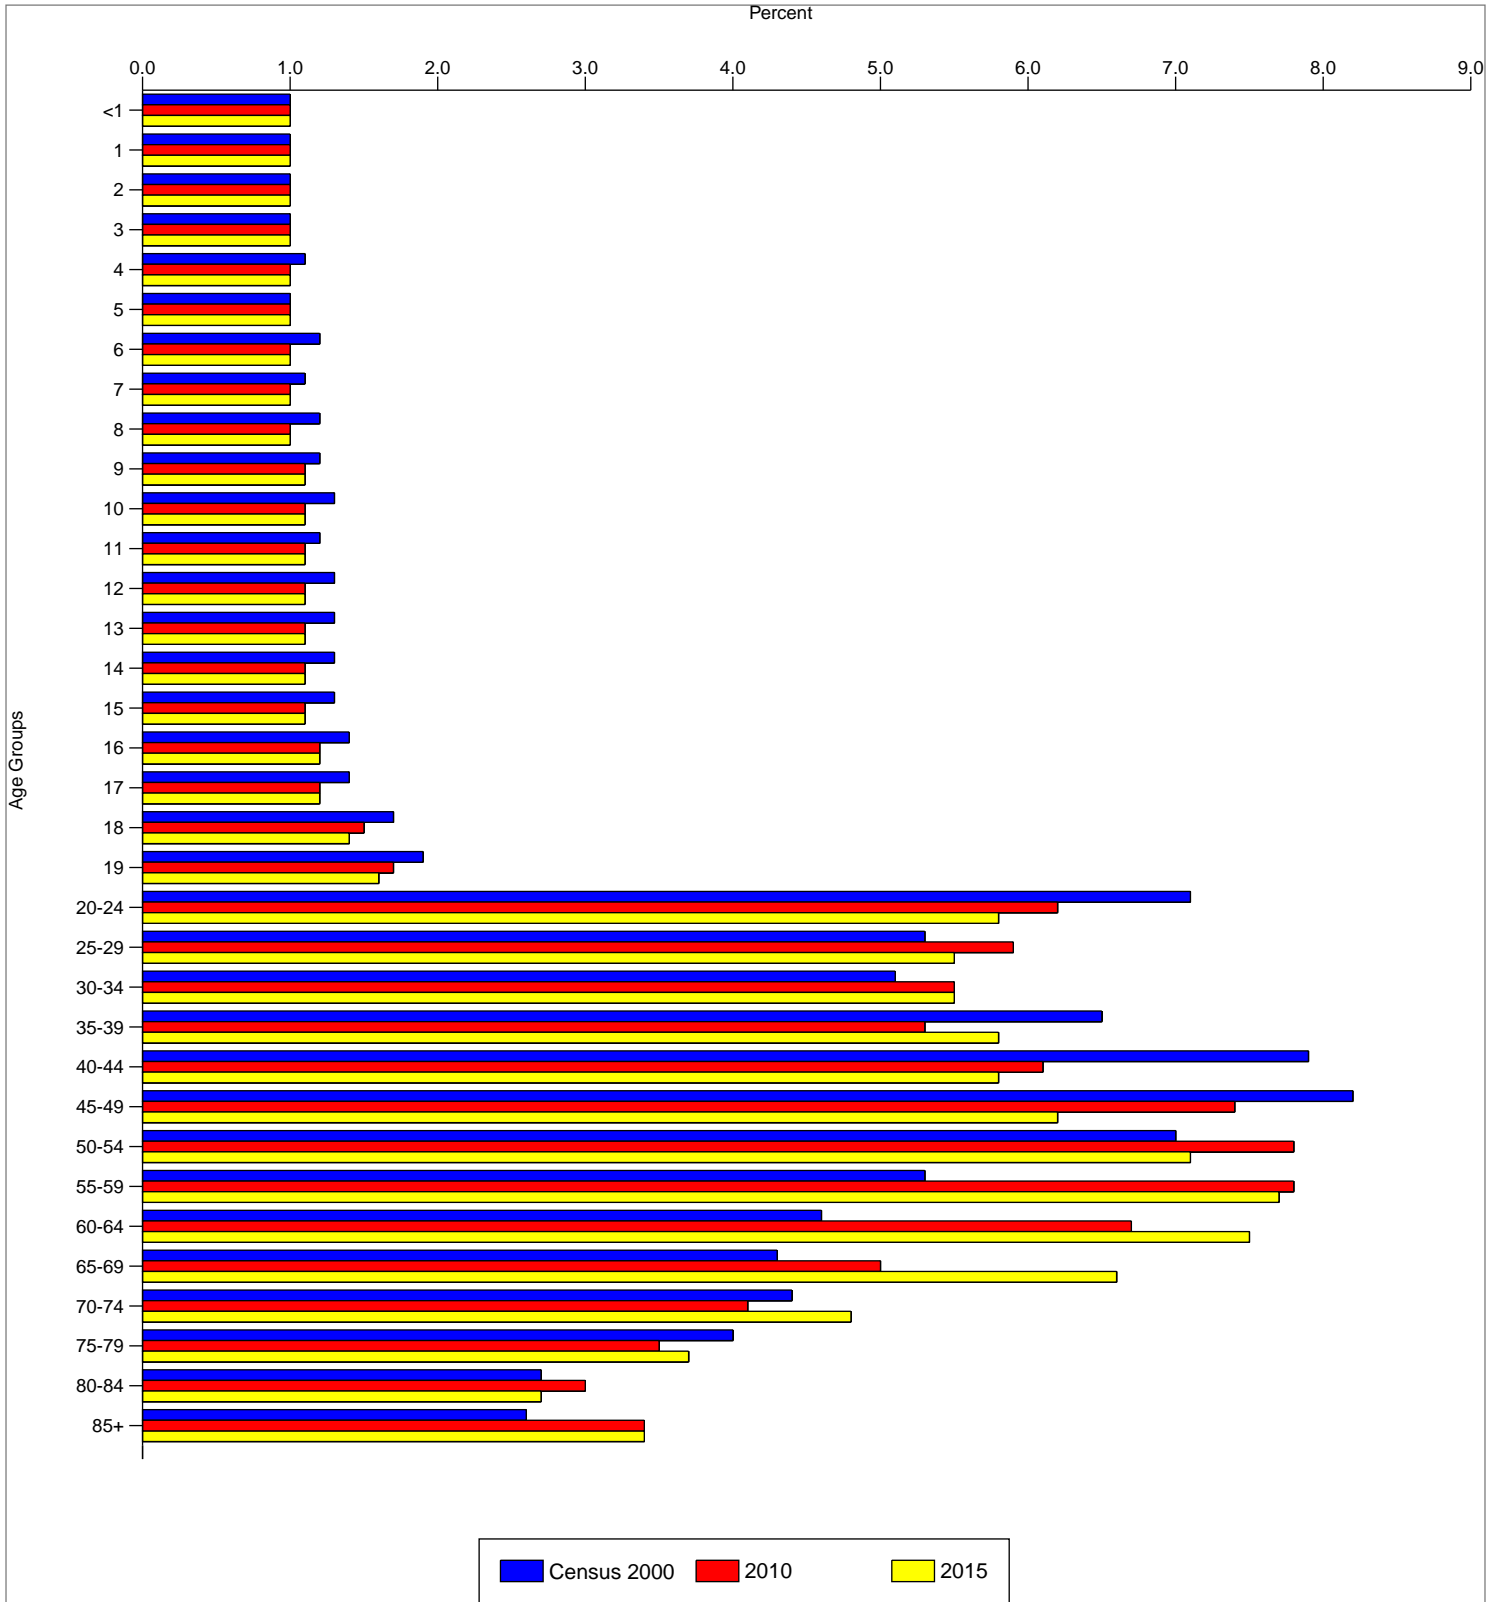

# Detailed Age Profile

Prepared by Carol Campbell

Grand Junction, CO  
 585 24th Rd, Grand Junction, CO, 81505  
 Ring: 5 miles radius

Latitude: 39.091489  
 Longitude: -108.61741

Total Population by Detailed Age