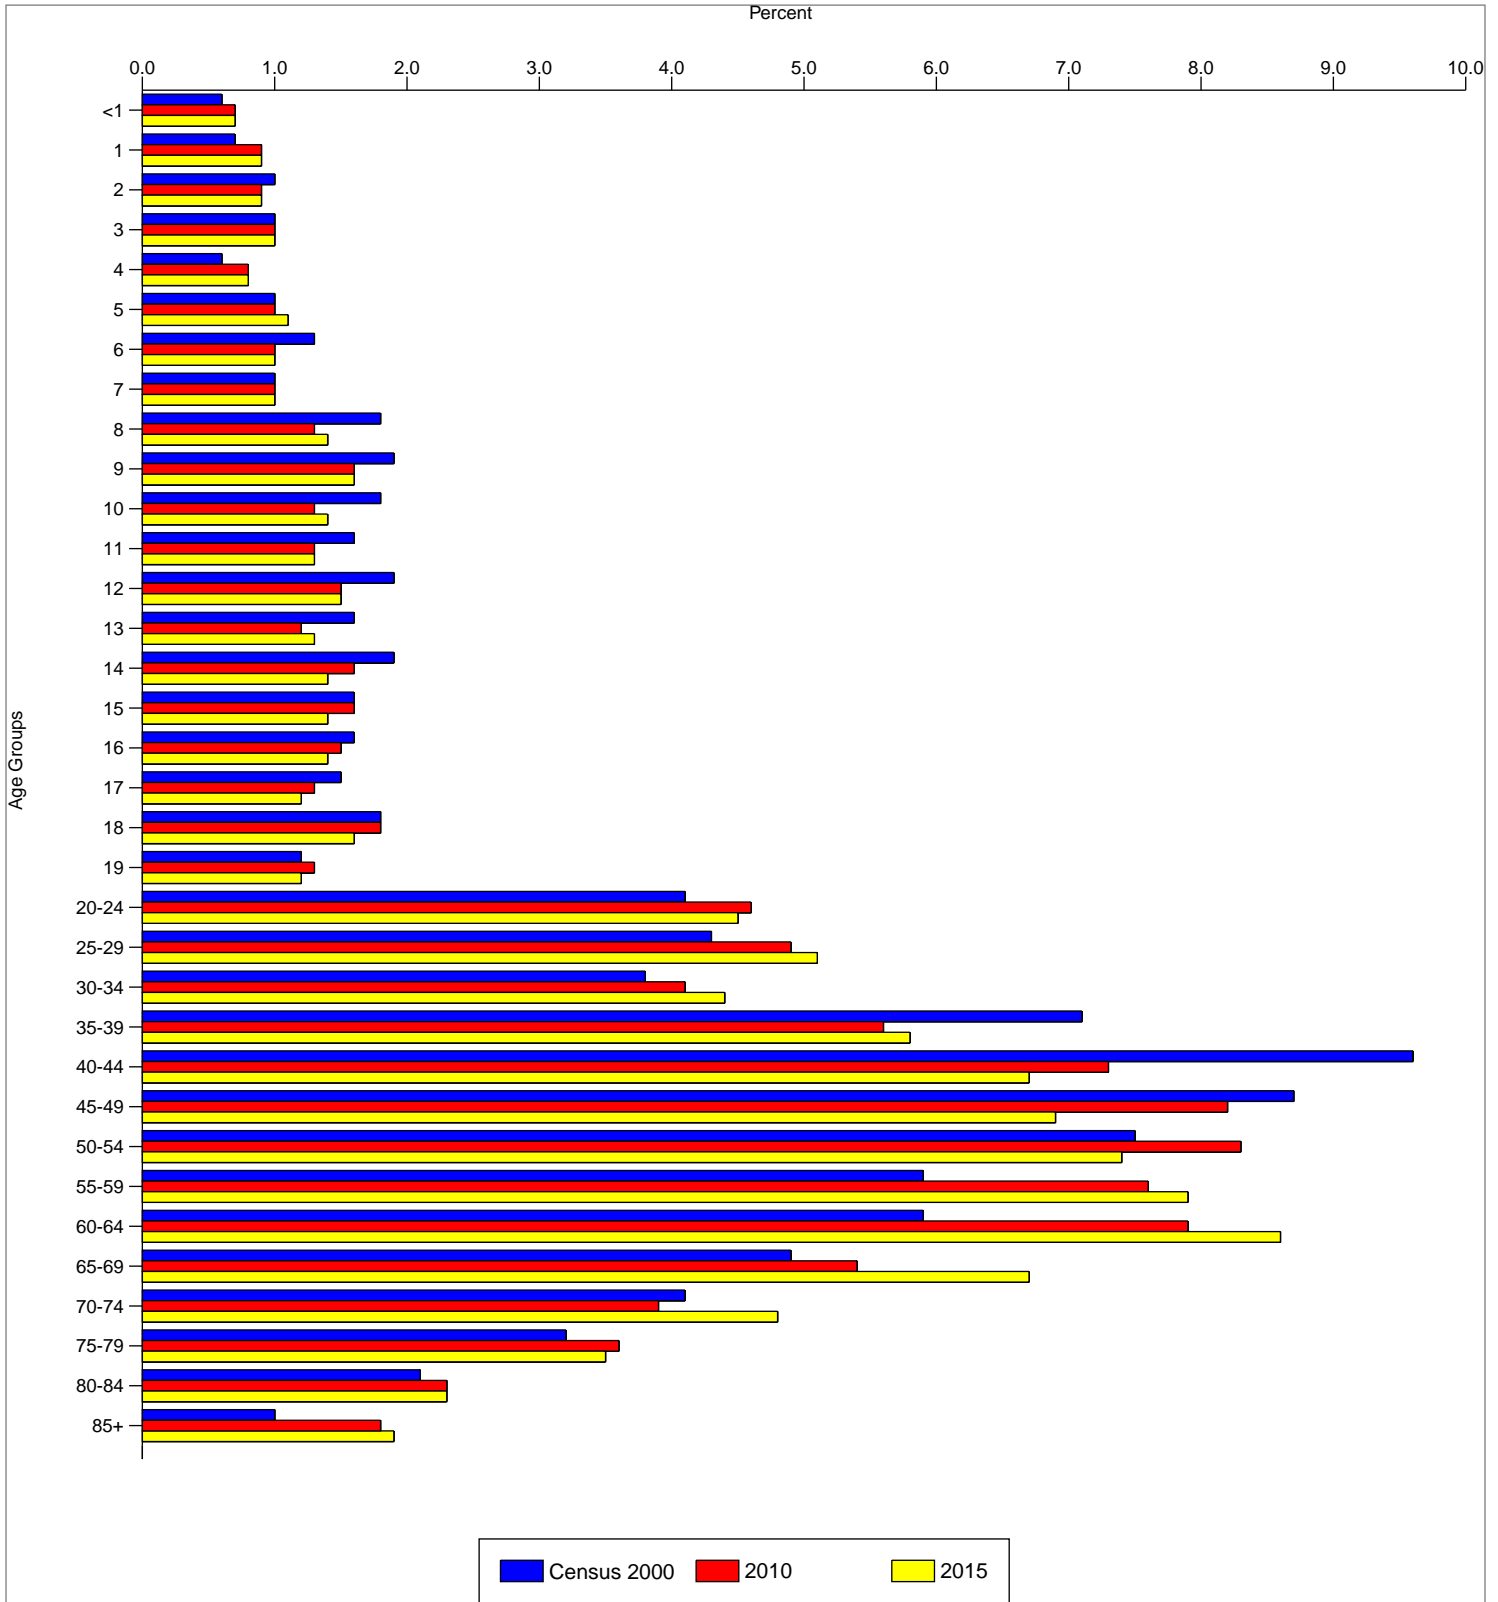

Detailed Age Profile

Prepared by Carol Campbell

Grand Junction, CO
585 24th Rd, Grand Junction, CO, 81505
Ring: 1 mile radius

Latitude: 39.091489
Longitude: -108.61741

Male Population by Detailed Age

Source: U.S. Bureau of the Census, 2000 Census of Population and Housing. ESRI forecasts for 2010 and 2015.