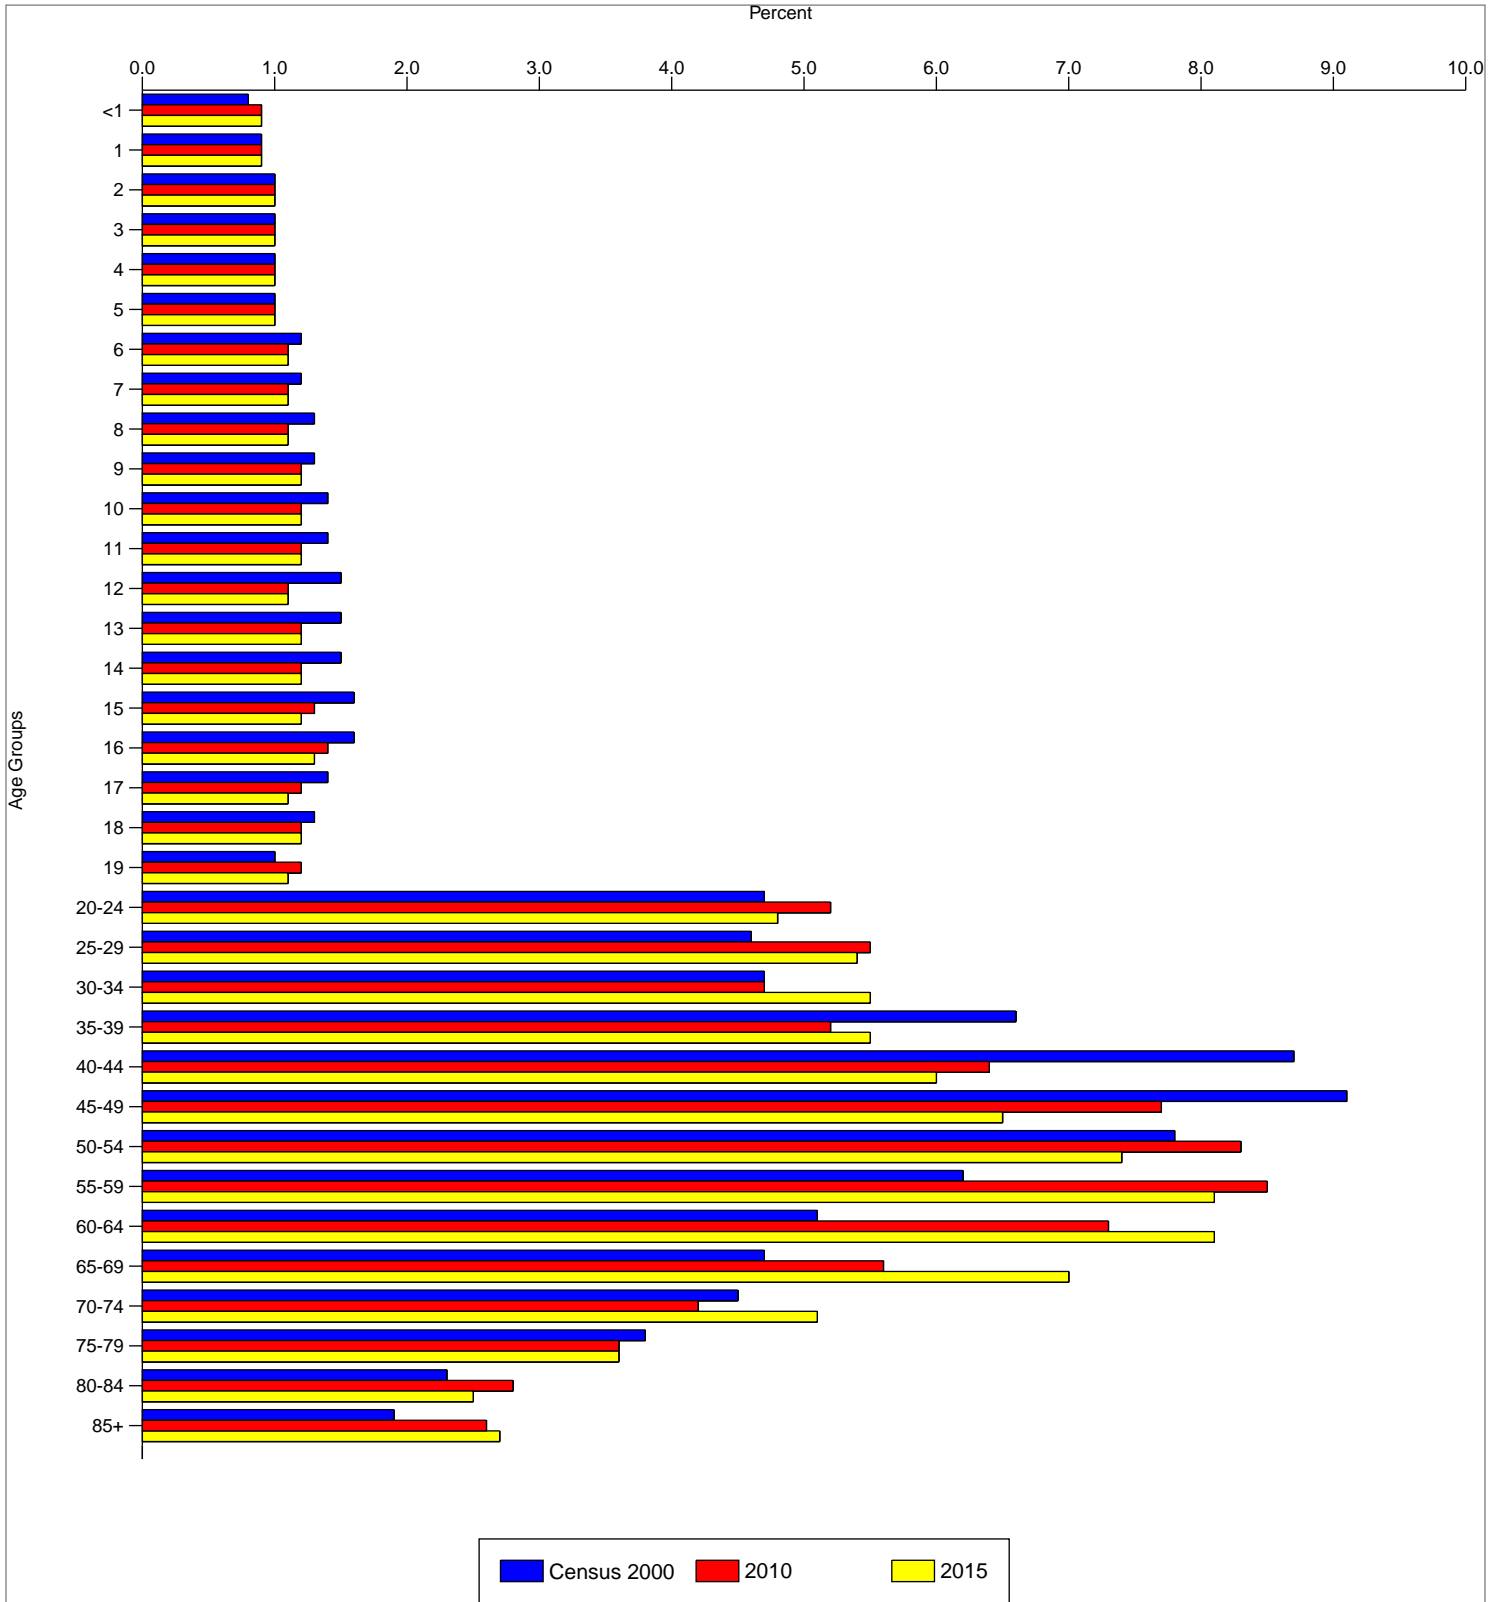

Detailed Age Profile

Prepared by Carol Campbell

Grand Junction, CO
585 24th Rd, Grand Junction, CO, 81505
Ring: 3 miles radius

Latitude: 39.091489
Longitude: -108.61741

Total Population by Detailed Age

Source: U.S. Bureau of the Census, 2000 Census of Population and Housing. ESRI forecasts for 2010 and 2015.