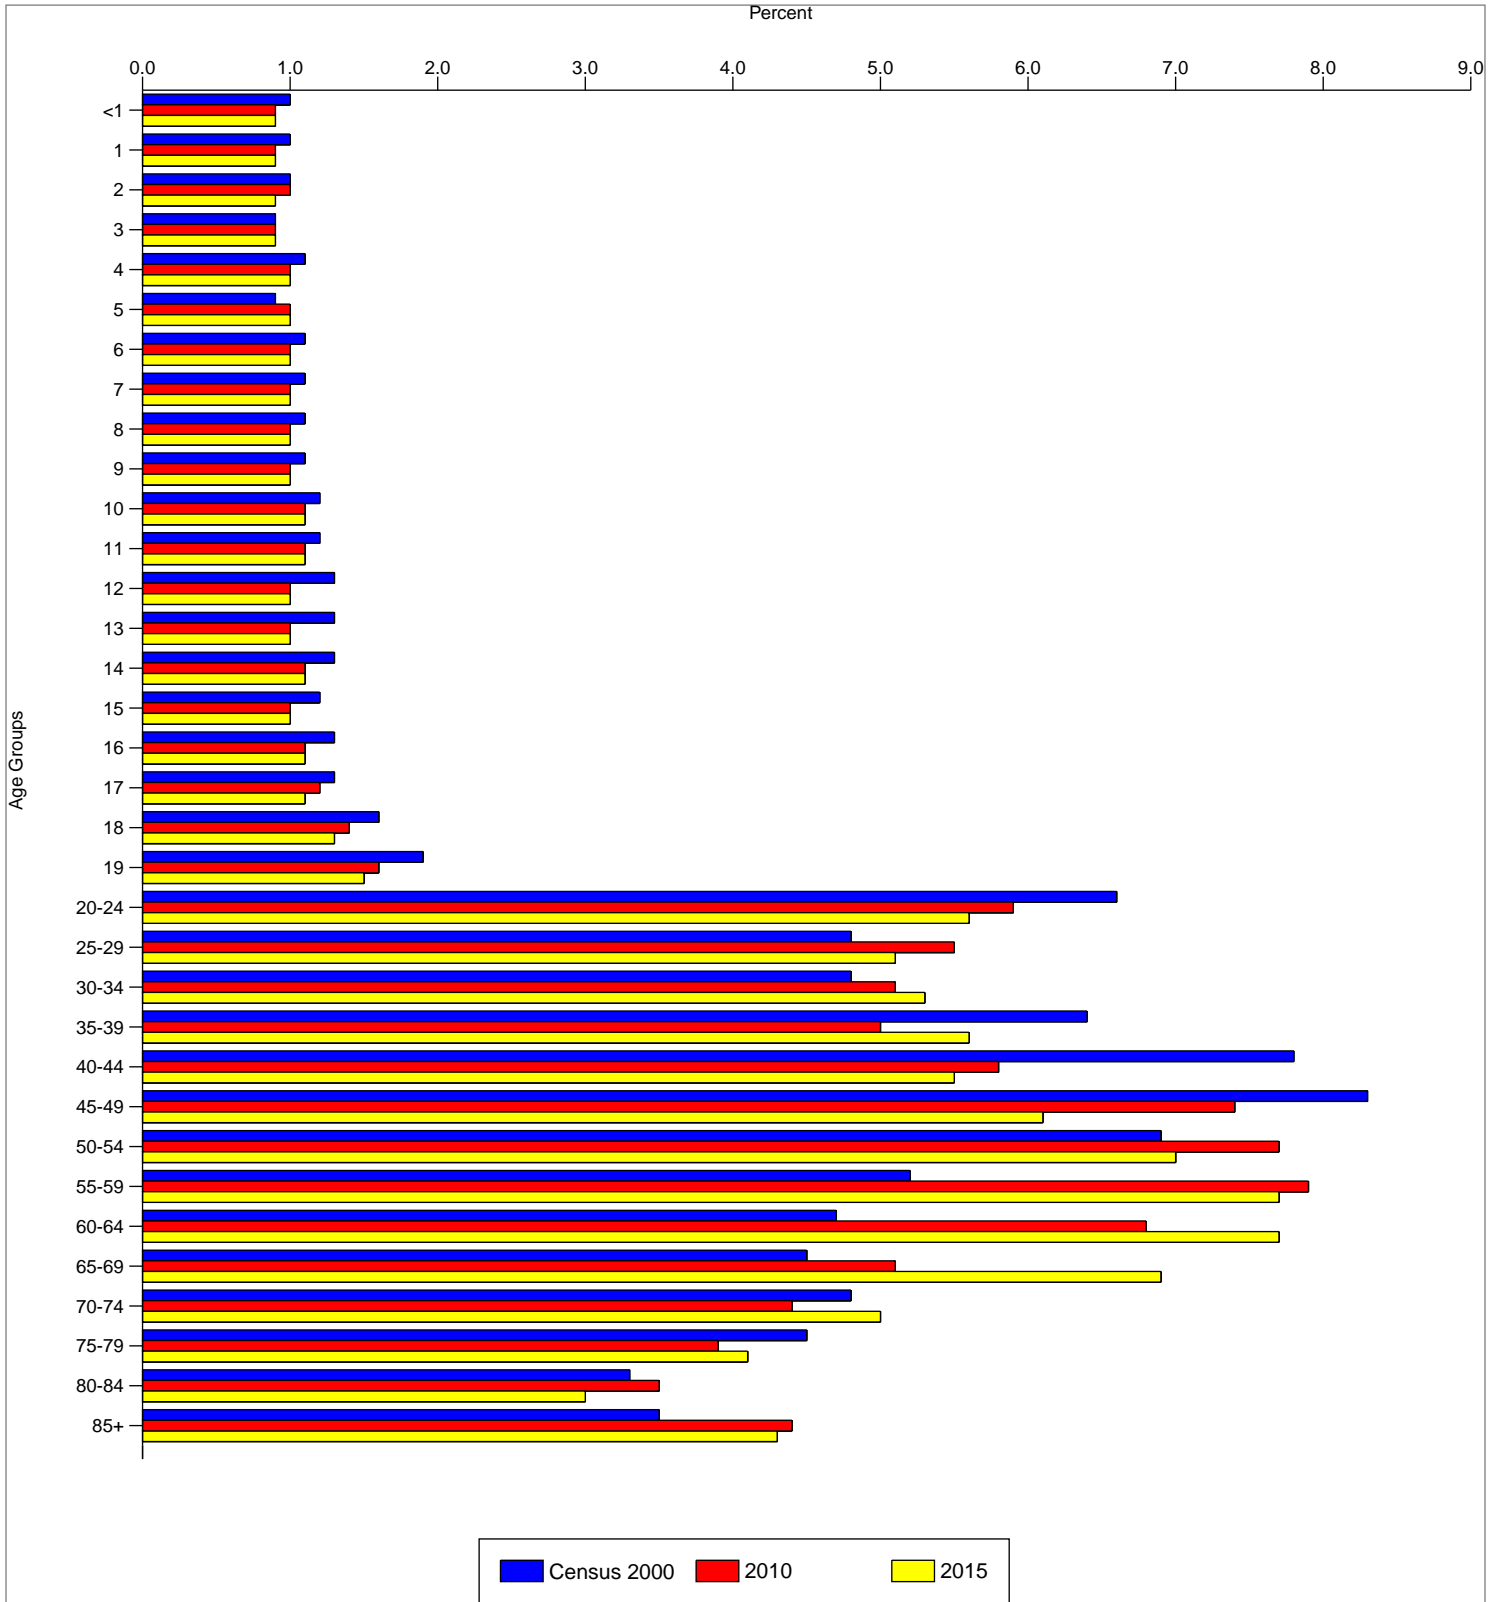

Detailed Age Profile

Prepared by Carol Campbell

Grand Junction, CO
585 24th Rd, Grand Junction, CO, 81505
Ring: 5 miles radius

Latitude: 39.091489
Longitude: -108.61741

Female Population by Detailed Age

Source: U.S. Bureau of the Census, 2000 Census of Population and Housing. ESRI forecasts for 2010 and 2015.