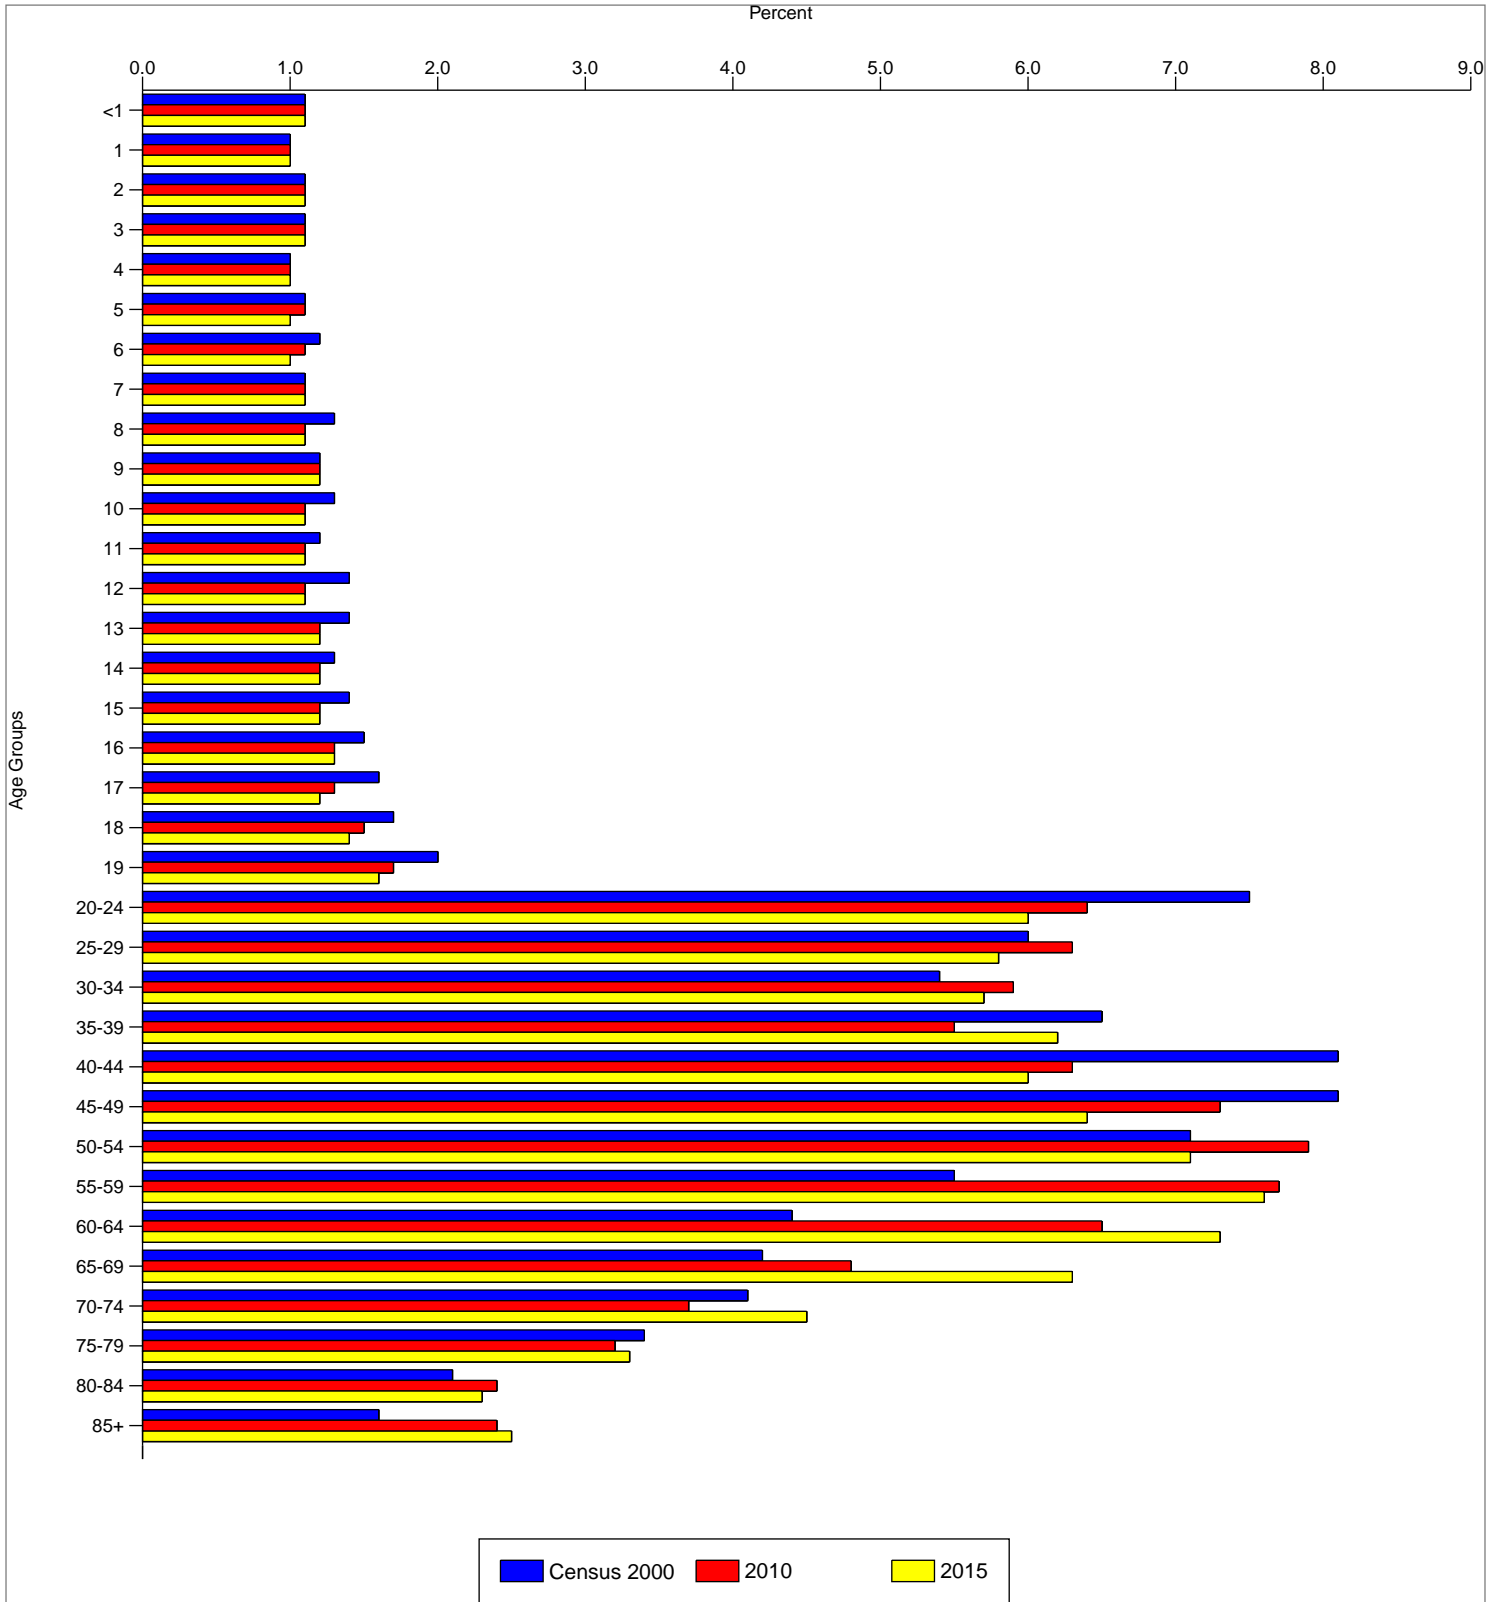

Detailed Age Profile

Prepared by Carol Campbell

Grand Junction, CO
585 24th Rd, Grand Junction, CO, 81505
Ring: 5 miles radius

Latitude: 39.091489
Longitude: -108.61741

Male Population by Detailed Age

Source: U.S. Bureau of the Census, 2000 Census of Population and Housing. ESRI forecasts for 2010 and 2015.