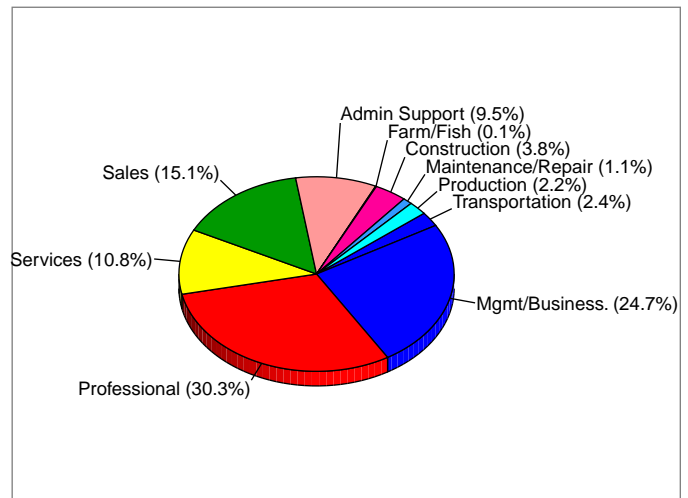

2009 Employed 16+ by Occupation

2009 Owner Occupied HUs by Value

Source: U.S. Bureau of the Census, 2000 Census of Population and Housing. ESRI forecasts for 2009 and 2014.

5956 Sherry Lane, Dallas, Texas, 75225