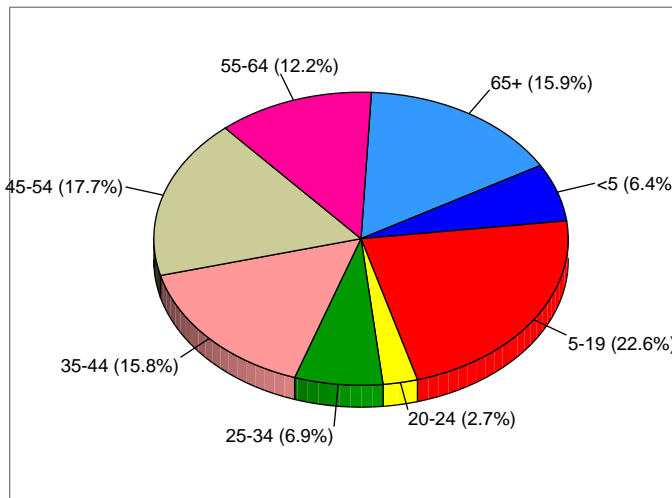

5956 Sherry Lane, Dallas, Texas, 75225

Latitude: 32.862257

32.862257, -96.809906

Site Type: Ring

Longitude: -96.809906

Radius: 1 miles

Households

2009 Households by Income

2009 Population by Age

2009 Employed 16+ by Occupation

2009 Owner Occupied HUs by Value

Source: U.S. Bureau of the Census, 2000 Census of Population and Housing. ESRI forecasts for 2009 and 2014.

5956 Sherry Lane, Dallas, Texas, 75225

Latitude: 32.862257

32.862257, -96.809906

Site Type: Ring

Longitude: -96.809906

Radius: 3 miles

Households

2009 Households by Income

2009 Population by Age