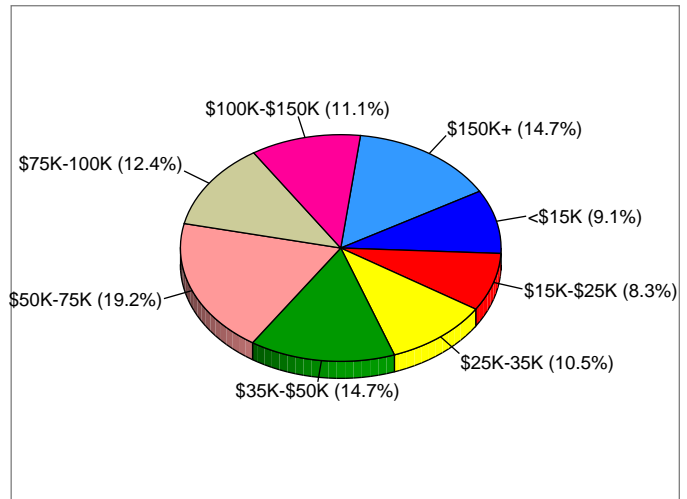

2009 Households by Income