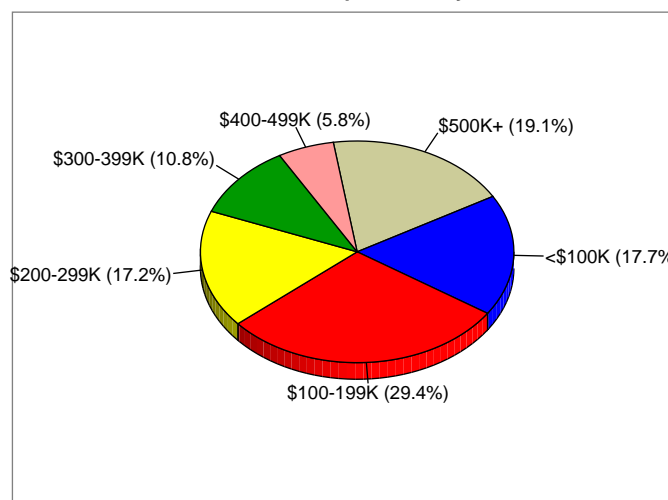

2009 Employed 16+ by Occupation

2009 Owner Occupied HUs by Value

Source: U.S. Bureau of the Census, 2000 Census of Population and Housing. ESRI forecasts for 2009 and 2014.

5956 Sherry Lane, Dallas, Texas, 75225

2009 Employed 16+ by Occupation

2009 Owner Occupied HUs by Value

Source: U.S. Bureau of the Census, 2000 Census of Population and Housing. ESRI forecasts for 2009 and 2014.