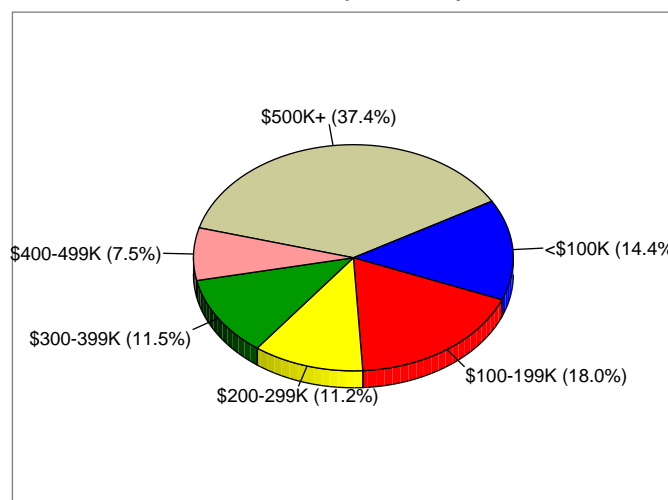

2009 Population by Age

2009 Employed 16+ by Occupation

2009 Owner Occupied HUs by Value

Source: U.S. Bureau of the Census, 2000 Census of Population and Housing. ESRI forecasts for 2009 and 2014.

5956 Sherry Lane, Dallas, Texas, 75225

2009 Employed 16+ by Occupation

2009 Owner Occupied HUs by Value

Source: U.S. Bureau of the Census, 2000 Census of Population and Housing. ESRI forecasts for 2009 and 2014.

5956 Sherry Lane, Dallas, Texas, 75225