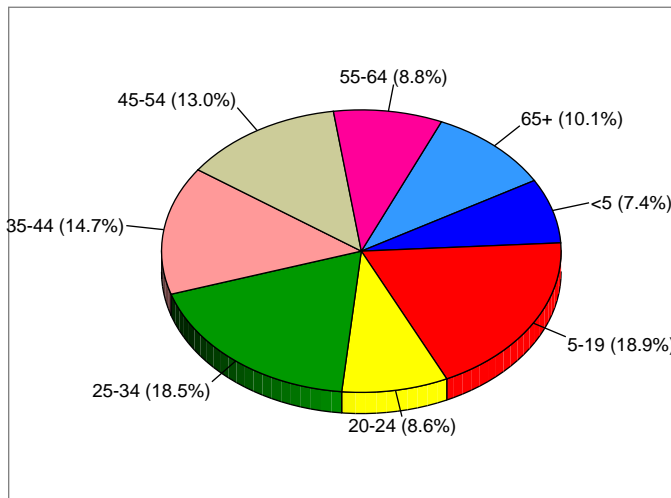

2009 Employed 16+ by Occupation

2009 Owner Occupied HUs by Value

Source: U.S. Bureau of the Census, 2000 Census of Population and Housing. ESRI forecasts for 2009 and 2014.

5956 Sherry Lane, Dallas, Texas, 75225

Latitude: 32.862257

32.862257, -96.809906

Site Type: Ring

Longitude: -96.809906

Radius: 5 miles

Households

2009 Households by Income

2009 Population by Age

2009 Employed 16+ by Occupation

2009 Owner Occupied HUs by Value

Source: U.S. Bureau of the Census, 2000 Census of Population and Housing. ESRI forecasts for 2009 and 2014.