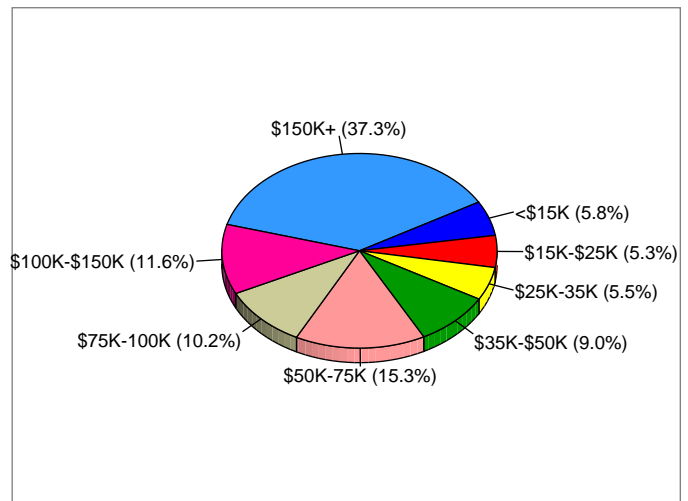

5956 Sherry Lane, Dallas, Texas, 75225

Latitude: 32.862257

32.862257, -96.809906

Site Type: Ring

Longitude: -96.809906

Radius: 1 miles

Households

2009 Households by Income

2009 Population by Age

2009 Employed 16+ by Occupation

2009 Owner Occupied HUs by Value

Source: U.S. Bureau of the Census, 2000 Census of Population and Housing. ESRI forecasts for 2009 and 2014.

5956 Sherry Lane, Dallas, Texas, 75225