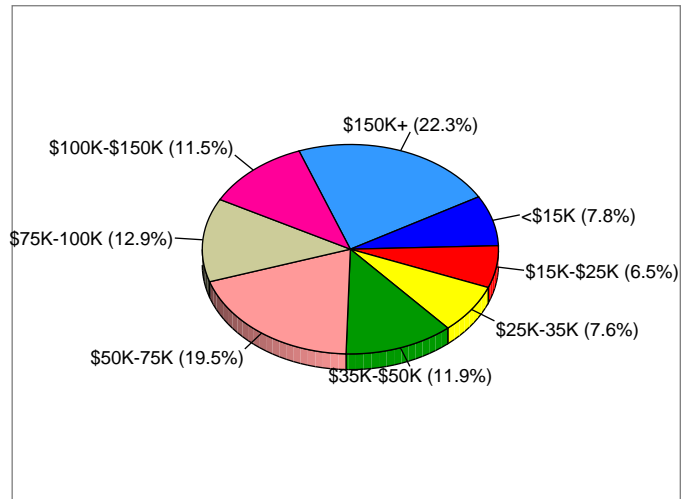

2009 Households by Income