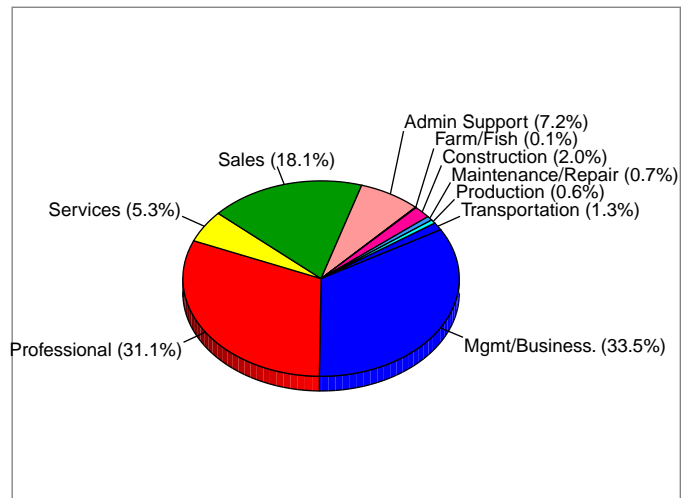

5956 Sherry Lane, Dallas, Texas, 75225

Latitude: 32.862257

32.862257, -96.809906

Site Type: Ring

Longitude: -96.809906

Radius: 1 miles

Households

2009 Households by Income

2009 Population by Age

2009 Employed 16+ by Occupation

2009 Owner Occupied HUs by Value

Source: U.S. Bureau of the Census, 2000 Census of Population and Housing. ESRI forecasts for 2009 and 2014.

5956 Sherry Lane, Dallas, Texas, 75225