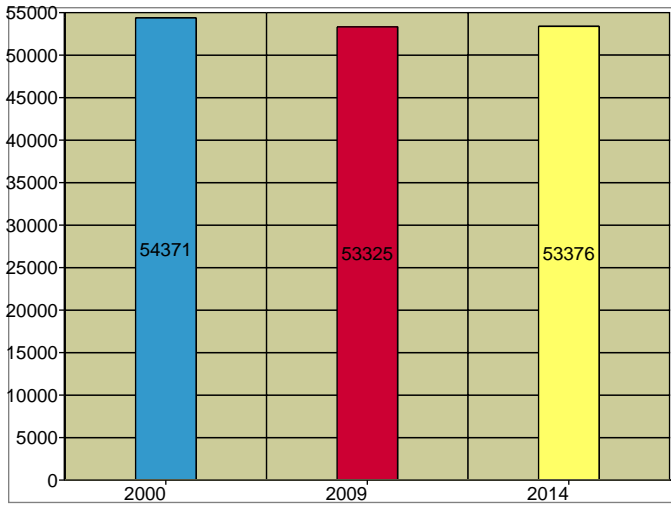

2009 Population by Age

2009 Employed 16+ by Occupation

2009 Owner Occupied HUs by Value

Source: U.S. Bureau of the Census, 2000 Census of Population and Housing. ESRI forecasts for 2009 and 2014.

5956 Sherry Lane, Dallas, Texas, 75225

Latitude: 32.862257

32.862257, -96.809906

Site Type: Ring

Longitude: -96.809906

Radius: 3 miles

Households

2009 Households by Income

2009 Population by Age

2009 Employed 16+ by Occupation

2009 Owner Occupied HUs by Value

Source: U.S. Bureau of the Census, 2000 Census of Population and Housing. ESRI forecasts for 2009 and 2014.

5956 Sherry Lane, Dallas, Texas, 75225