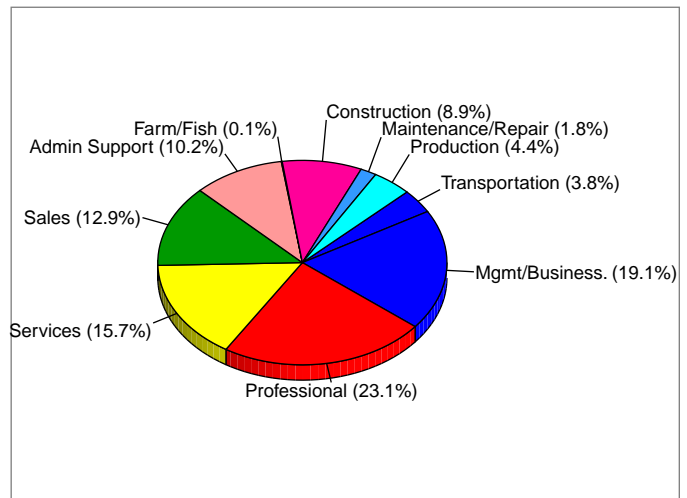

2009 Employed 16+ by Occupation

2009 Owner Occupied HUs by Value

Source: U.S. Bureau of the Census, 2000 Census of Population and Housing. ESRI forecasts for 2009 and 2014.

5956 Sherry Lane, Dallas, Texas, 75225

2009 Employed 16+ by Occupation

2009 Owner Occupied HUs by Value

Source: U.S. Bureau of the Census, 2000 Census of Population and Housing. ESRI forecasts for 2009 and 2014.