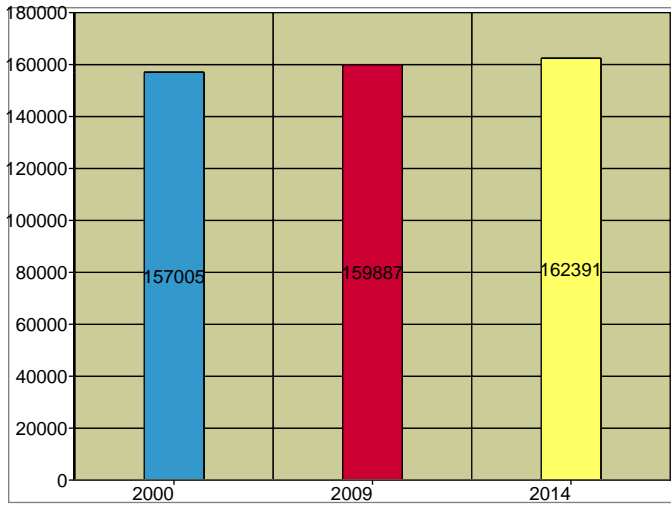

2009 Employed 16+ by Occupation

2009 Owner Occupied HUs by Value

Source: U.S. Bureau of the Census, 2000 Census of Population and Housing. ESRI forecasts for 2009 and 2014.

5956 Sherry Lane, Dallas, Texas, 75225

Latitude: 32.862257

32.862257, -96.809906

Site Type: Ring

Longitude: -96.809906

Radius: 5 miles

Households

2009 Households by Income

2009 Population by Age

2009 Employed 16+ by Occupation

2009 Owner Occupied HUs by Value

Source: U.S. Bureau of the Census, 2000 Census of Population and Housing. ESRI forecasts for 2009 and 2014.