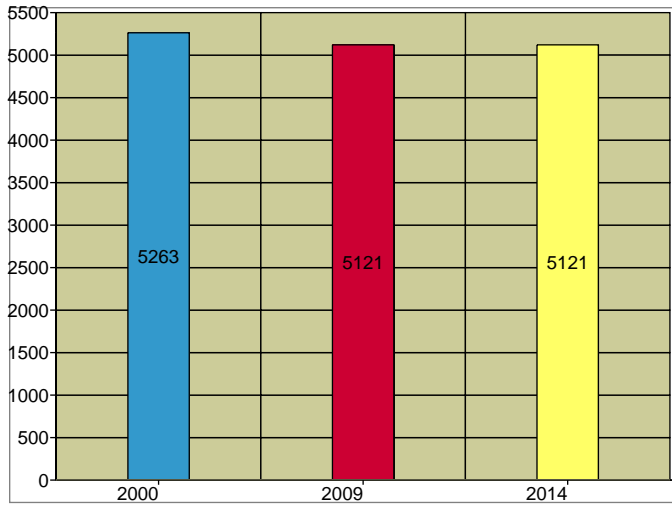

5956 Sherry Lane, Dallas, Texas, 75225

Latitude: 32.862257

32.862257, -96.809906

Site Type: Ring

Longitude: -96.809906

Radius: 1 miles

Households

2009 Households by Income

2009 Population by Age

2009 Employed 16+ by Occupation

2009 Owner Occupied HUs by Value

Source: U.S. Bureau of the Census, 2000 Census of Population and Housing. ESRI forecasts for 2009 and 2014.

5956 Sherry Lane, Dallas, Texas, 75225

Latitude: 32.862257

32.862257, -96.809906

Site Type: Ring

Longitude: -96.809906

Radius: 3 miles

Households

2009 Households by Income

2009 Population by Age

Latitude: 32.862257

32.862257, -96.809906

Site Type: Ring

Longitude: -96.809906

Radius: 5 miles

Households

2009 Households by Income

2009 Population by Age