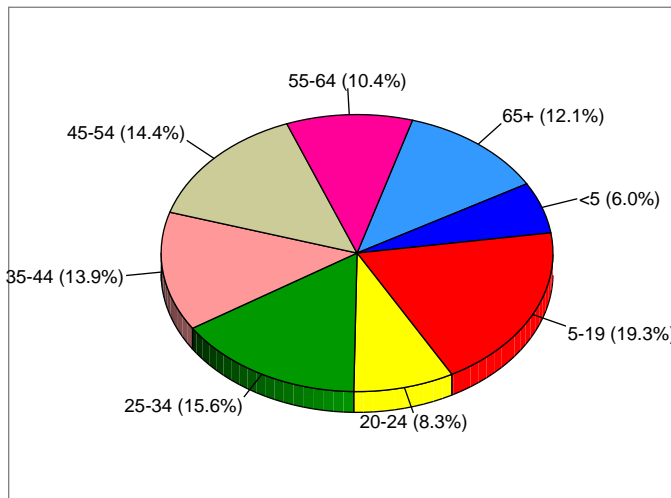

2009 Population by Age

2009 Employed 16+ by Occupation

2009 Owner Occupied HUs by Value

Source: U.S. Bureau of the Census, 2000 Census of Population and Housing. ESRI forecasts for 2009 and 2014.

5956 Sherry Lane, Dallas, Texas, 75225

Latitude: 32.862257

32.862257, -96.809906

Site Type: Ring

Longitude: -96.809906

Radius: 3 miles

Households

2009 Households by Income

2009 Population by Age

2009 Employed 16+ by Occupation

2009 Owner Occupied HUs by Value

Source: U.S. Bureau of the Census, 2000 Census of Population and Housing. ESRI forecasts for 2009 and 2014.

5956 Sherry Lane, Dallas, Texas, 75225