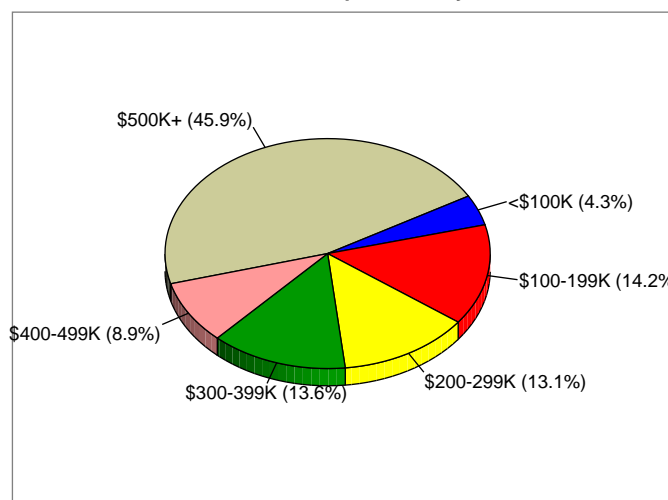

5956 Sherry Lane, Dallas, Texas, 75225

Latitude: 32.862257

32.862257, -96.809906

Site Type: Ring

Longitude: -96.809906

Radius: 1 miles

Households

2009 Households by Income

2009 Population by Age

2009 Employed 16+ by Occupation

2009 Owner Occupied HUs by Value

Source: U.S. Bureau of the Census, 2000 Census of Population and Housing. ESRI forecasts for 2009 and 2014.

5956 Sherry Lane, Dallas, Texas, 75225