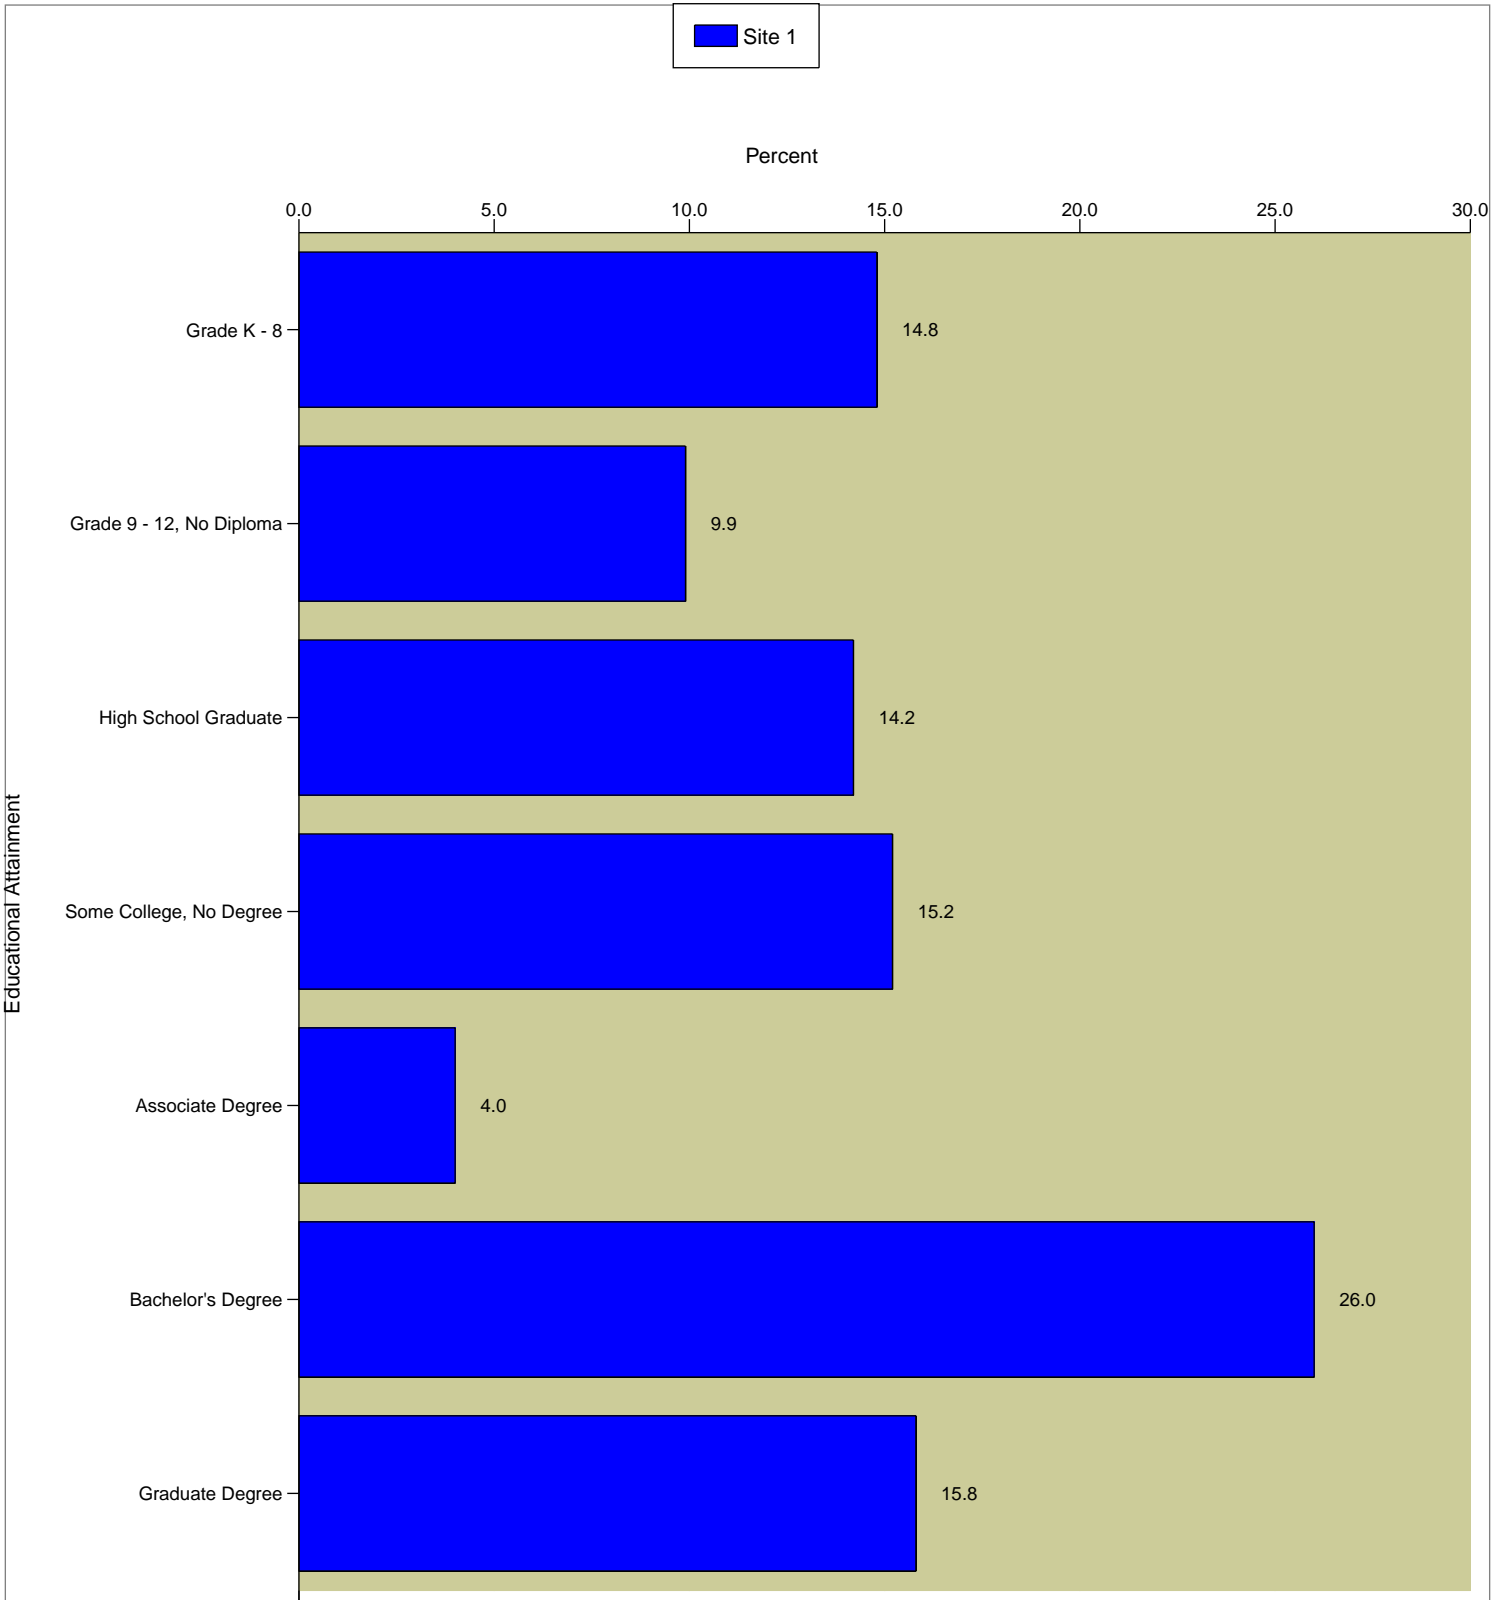

Population 25+ by Educational Attainment Chart

Prepared by STDBonline

Site 1

5956 Sherry Lane, Dallas, Texas, 75225

Latitude: 32.862257

32.862257, -96.809906

Longitude: -96.809906

Radius: 5 Miles

Census 2000 Population 25+ by Educational Attainment

Data Note: Graduate Degree includes those who have earned a Master's Professional, or Doctorate Degree.

Source: U.S. Bureau of the Census, 2000 Census of Population and Housing.