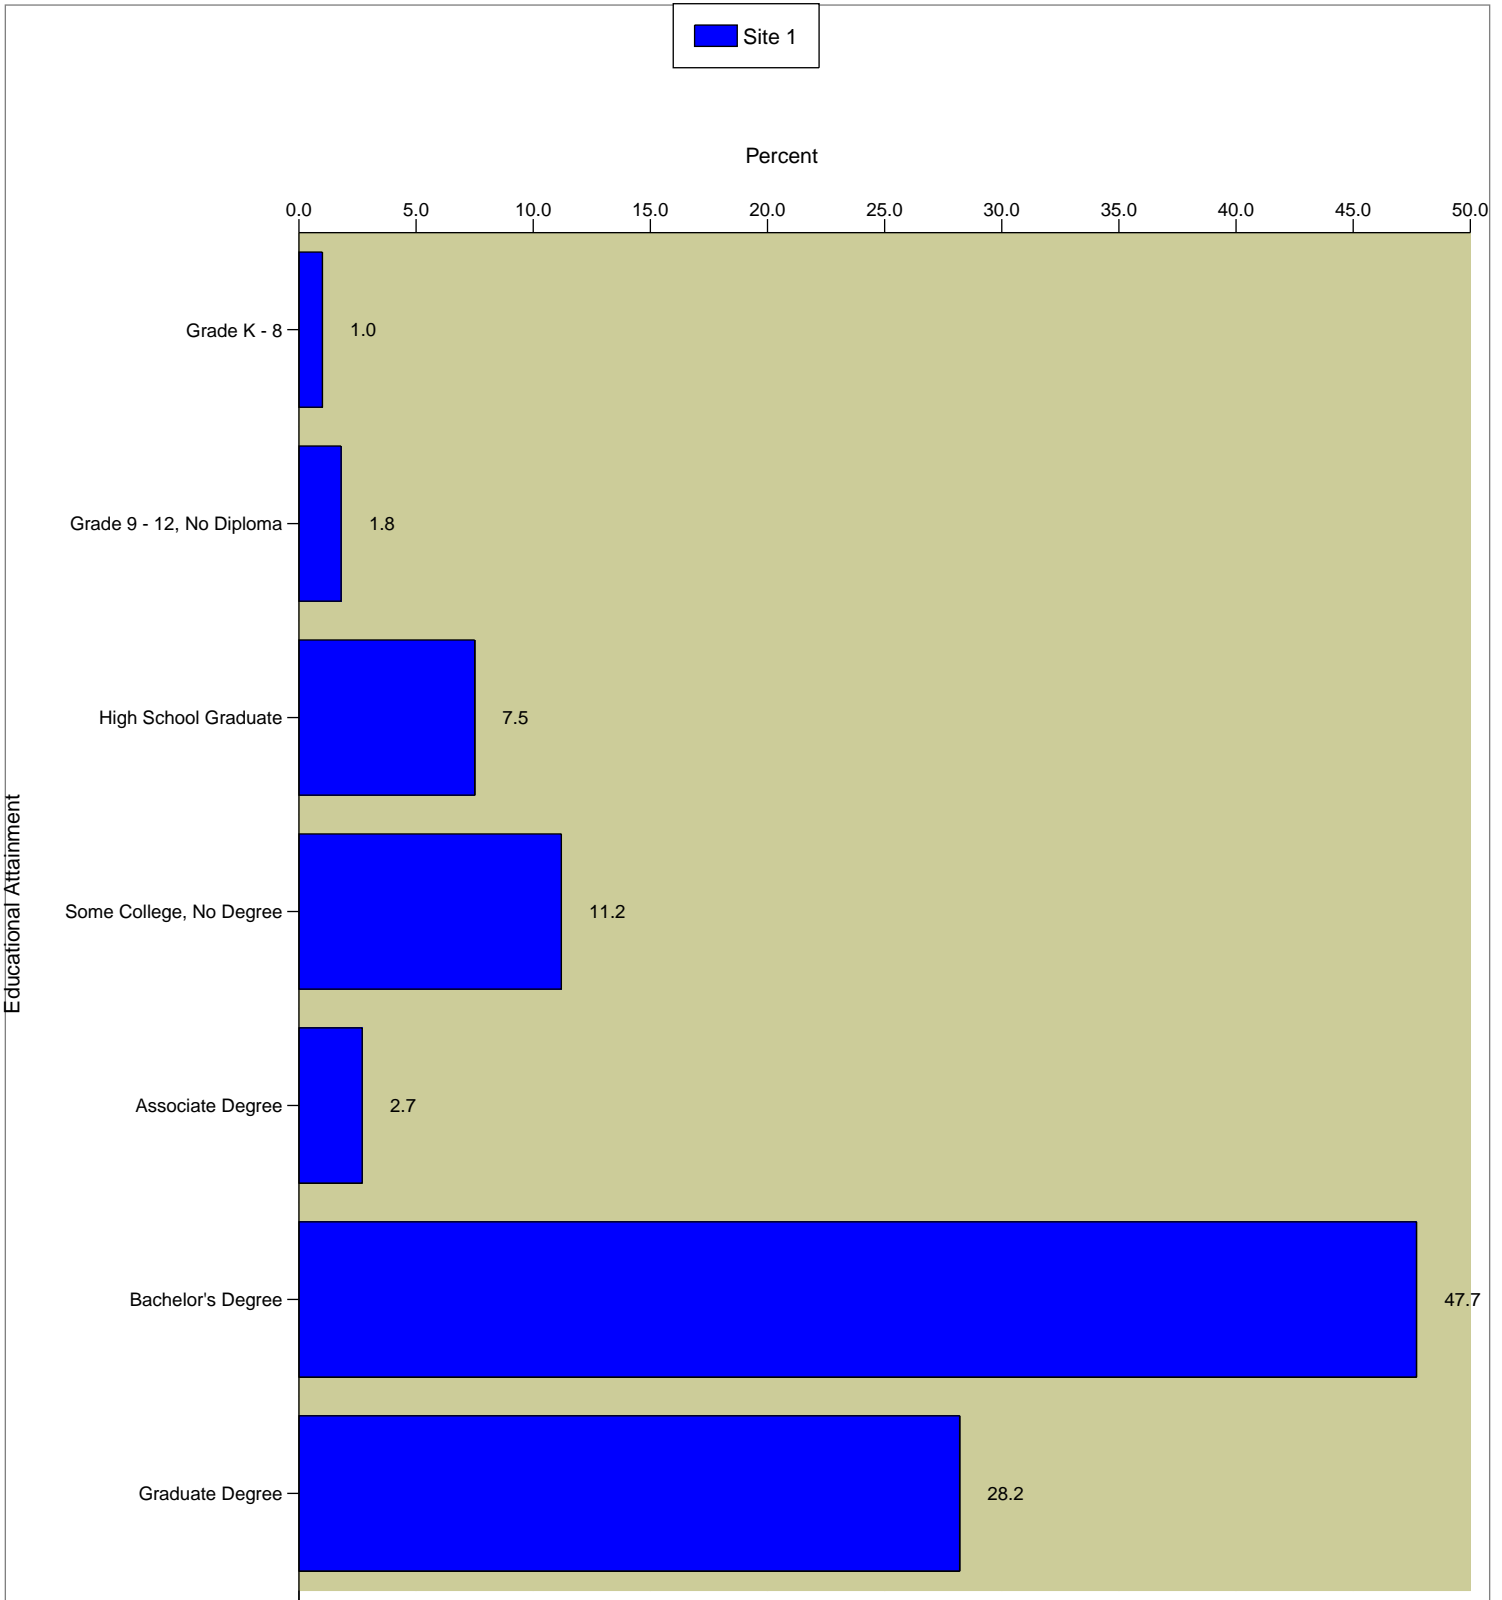

# Population 25+ by Educational Attainment Chart

Prepared by STDBOnline

Site 1

5956 Sherry Lane, Dallas, Texas, 75225

Latitude: 32.862257

32.862257, -96.809906

Longitude: -96.809906

Radius: 1 Miles

### Census 2000 Population 25+ by Educational Attainment

Data Note: Graduate Degree includes those who have earned a Master's Professional, or Doctorate Degree.

Source: U.S. Bureau of the Census, 2000 Census of Population and Housing.

# Population 25+ by Educational Attainment Chart

Prepared by STDBonline

Site 1

5956 Sherry Lane, Dallas, Texas, 75225

Latitude: 32.862257

32.862257, -96.809906

Longitude: -96.809906

Radius: 3 Miles

# Population 25+ by Educational Attainment Chart

Prepared by STDBonline

Site 1

5956 Sherry Lane, Dallas, Texas, 75225

Latitude: 32.862257

32.862257, -96.809906

Longitude: -96.809906

Radius: 5 Miles