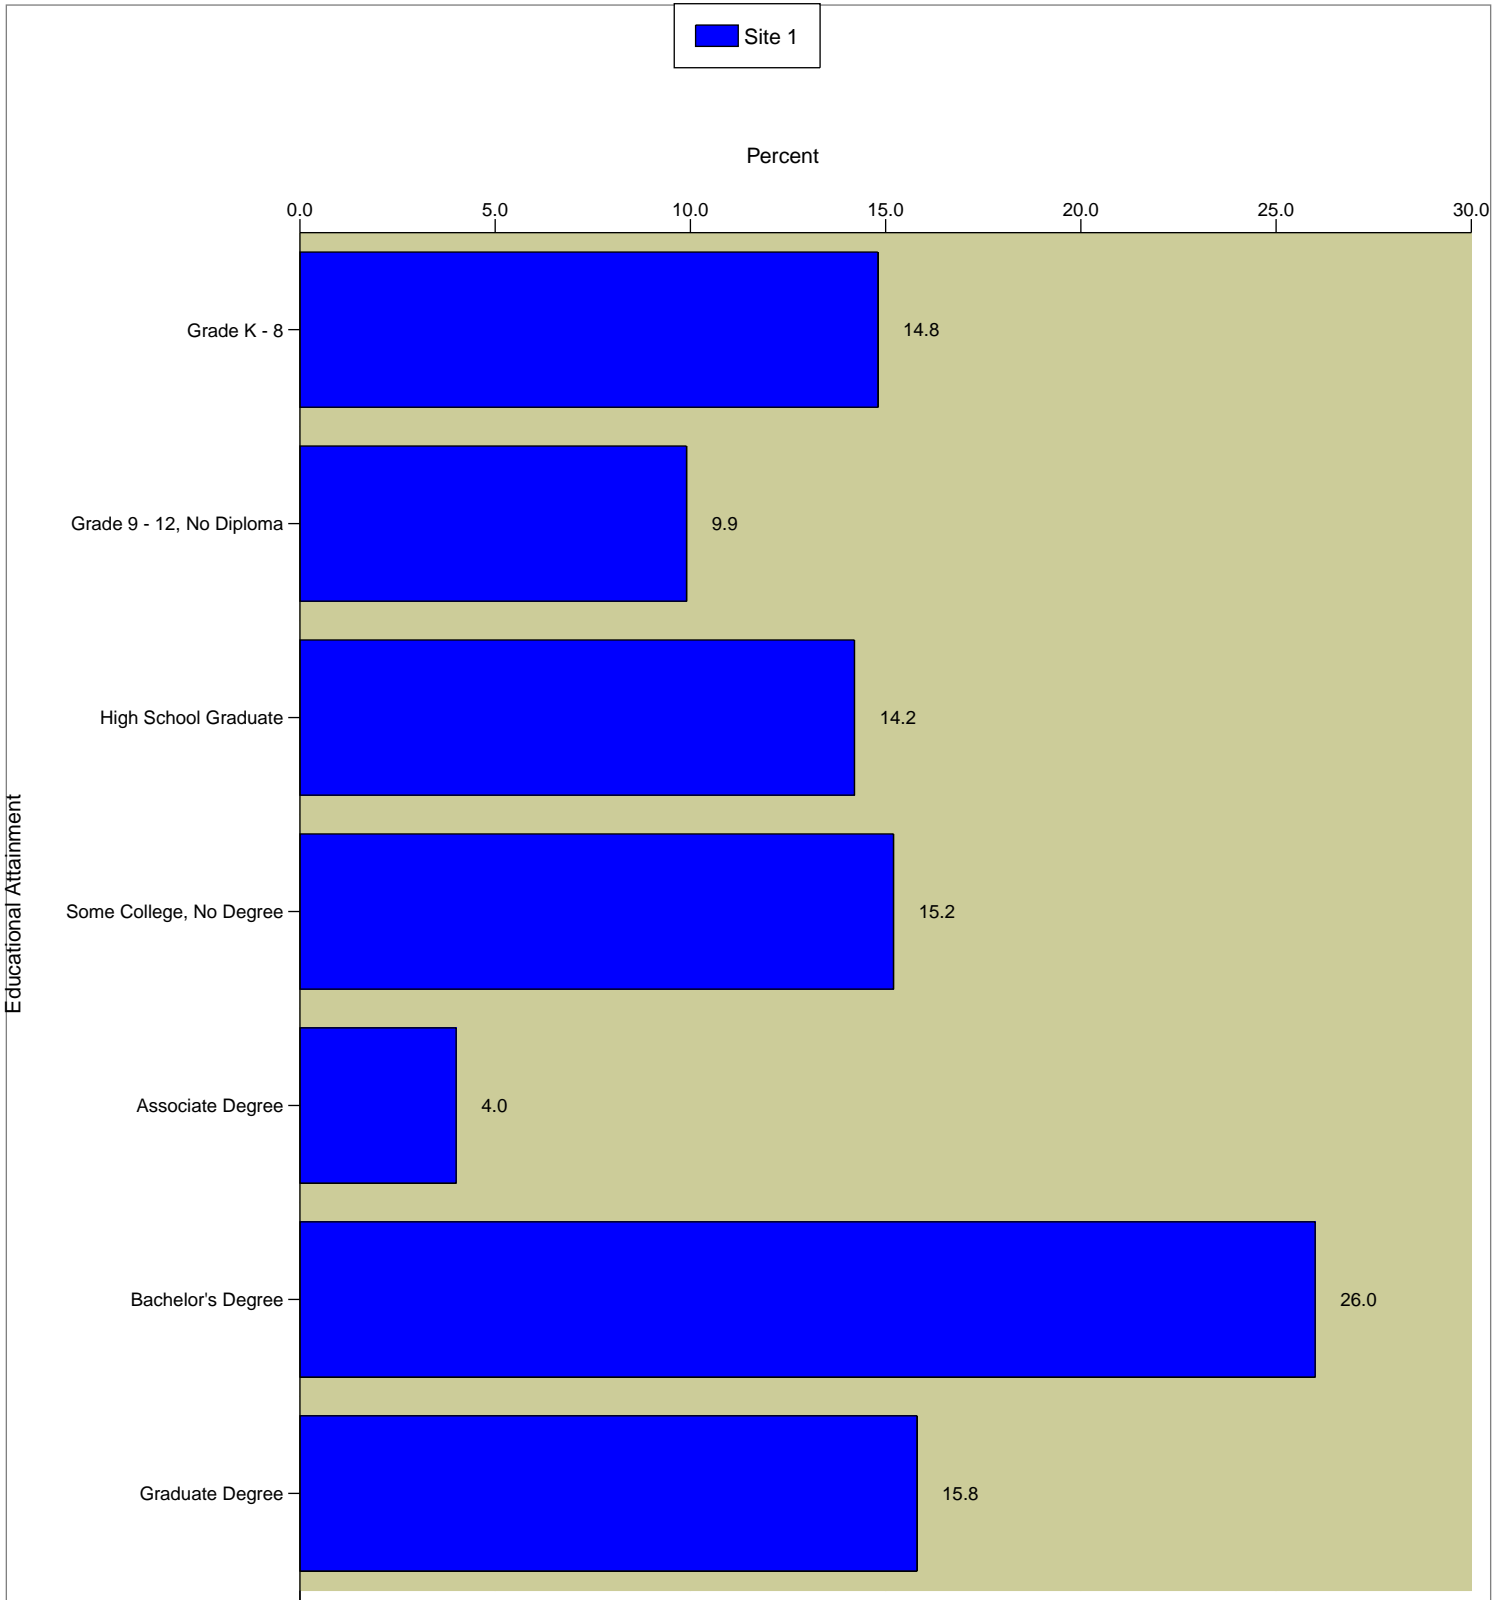

Population 25+ by Educational Attainment Chart

Prepared by STDBonline

Site 1

5956 Sherry Lane, Dallas, Texas, 75225

Latitude: 32.862257

32.862257, -96.809906

Longitude: -96.809906

Radius: 5 Miles

Census 2000 Population 25+ by Educational Attainment

Data Note: Graduate Degree includes those who have earned a Master's Professional, or Doctorate Degree.

Source: U.S. Bureau of the Census, 2000 Census of Population and Housing.