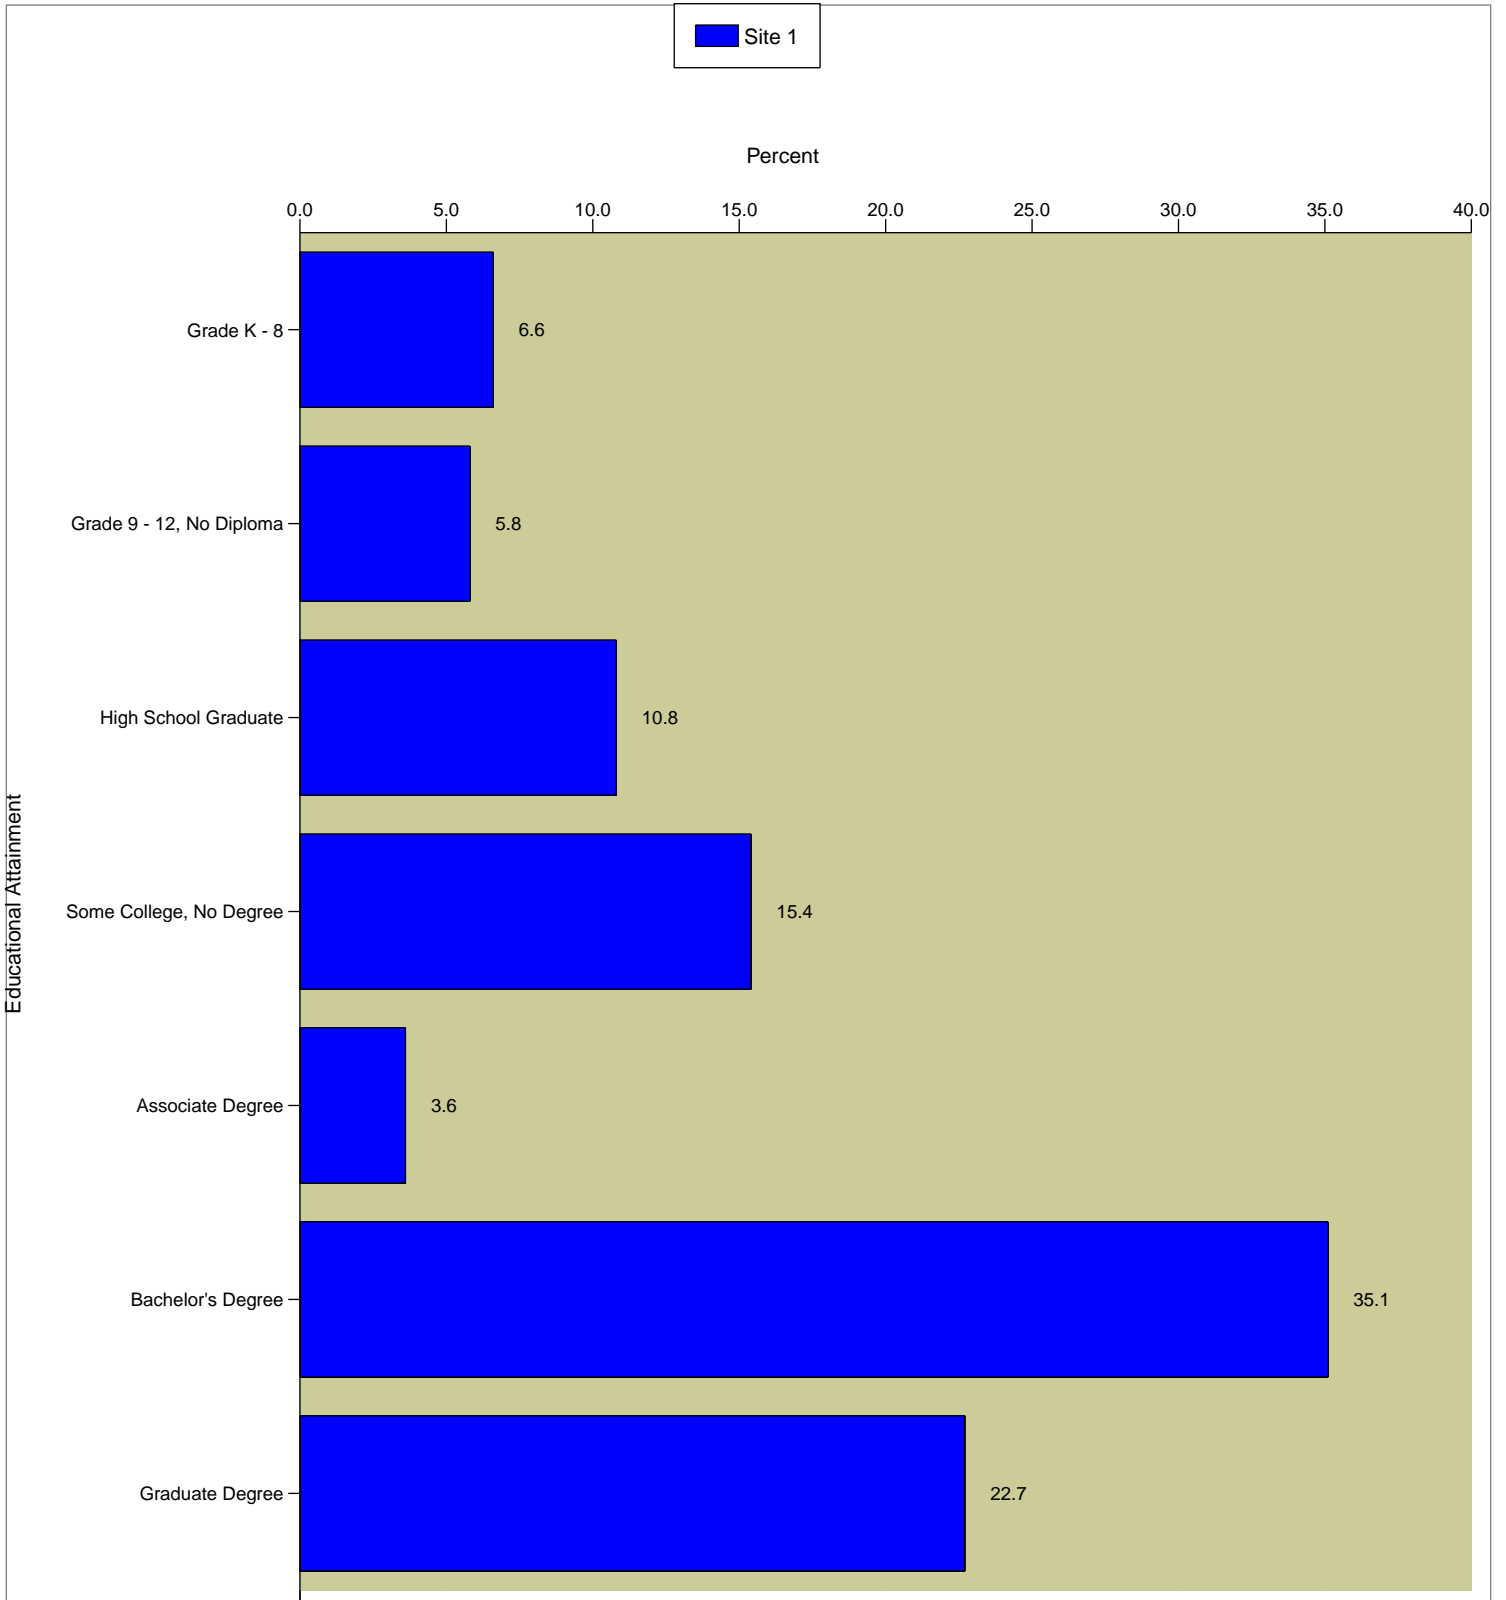

### Census 2000 Population 25+ by Educational Attainment

Data Note: Graduate Degree includes those who have earned a Master's Professional, or Doctorate Degree.

Source: U.S. Bureau of the Census, 2000 Census of Population and Housing.

# Population 25+ by Educational Attainment Chart

Prepared by STDBonline

Site 1

5956 Sherry Lane, Dallas, Texas, 75225

Latitude: 32.862257

32.862257, -96.809906

Longitude: -96.809906

Radius: 3 Miles

Census 2000 Population 25+ by Educational Attainment

Data Note: Graduate Degree includes those who have earned a Master's Professional, or Doctorate Degree.

Source: U.S. Bureau of the Census, 2000 Census of Population and Housing.

# Population 25+ by Educational Attainment Chart

Prepared by STDBonline

Site 1

5956 Sherry Lane, Dallas, Texas, 75225

Latitude: 32.862257

32.862257, -96.809906

Longitude: -96.809906

Radius: 5 Miles