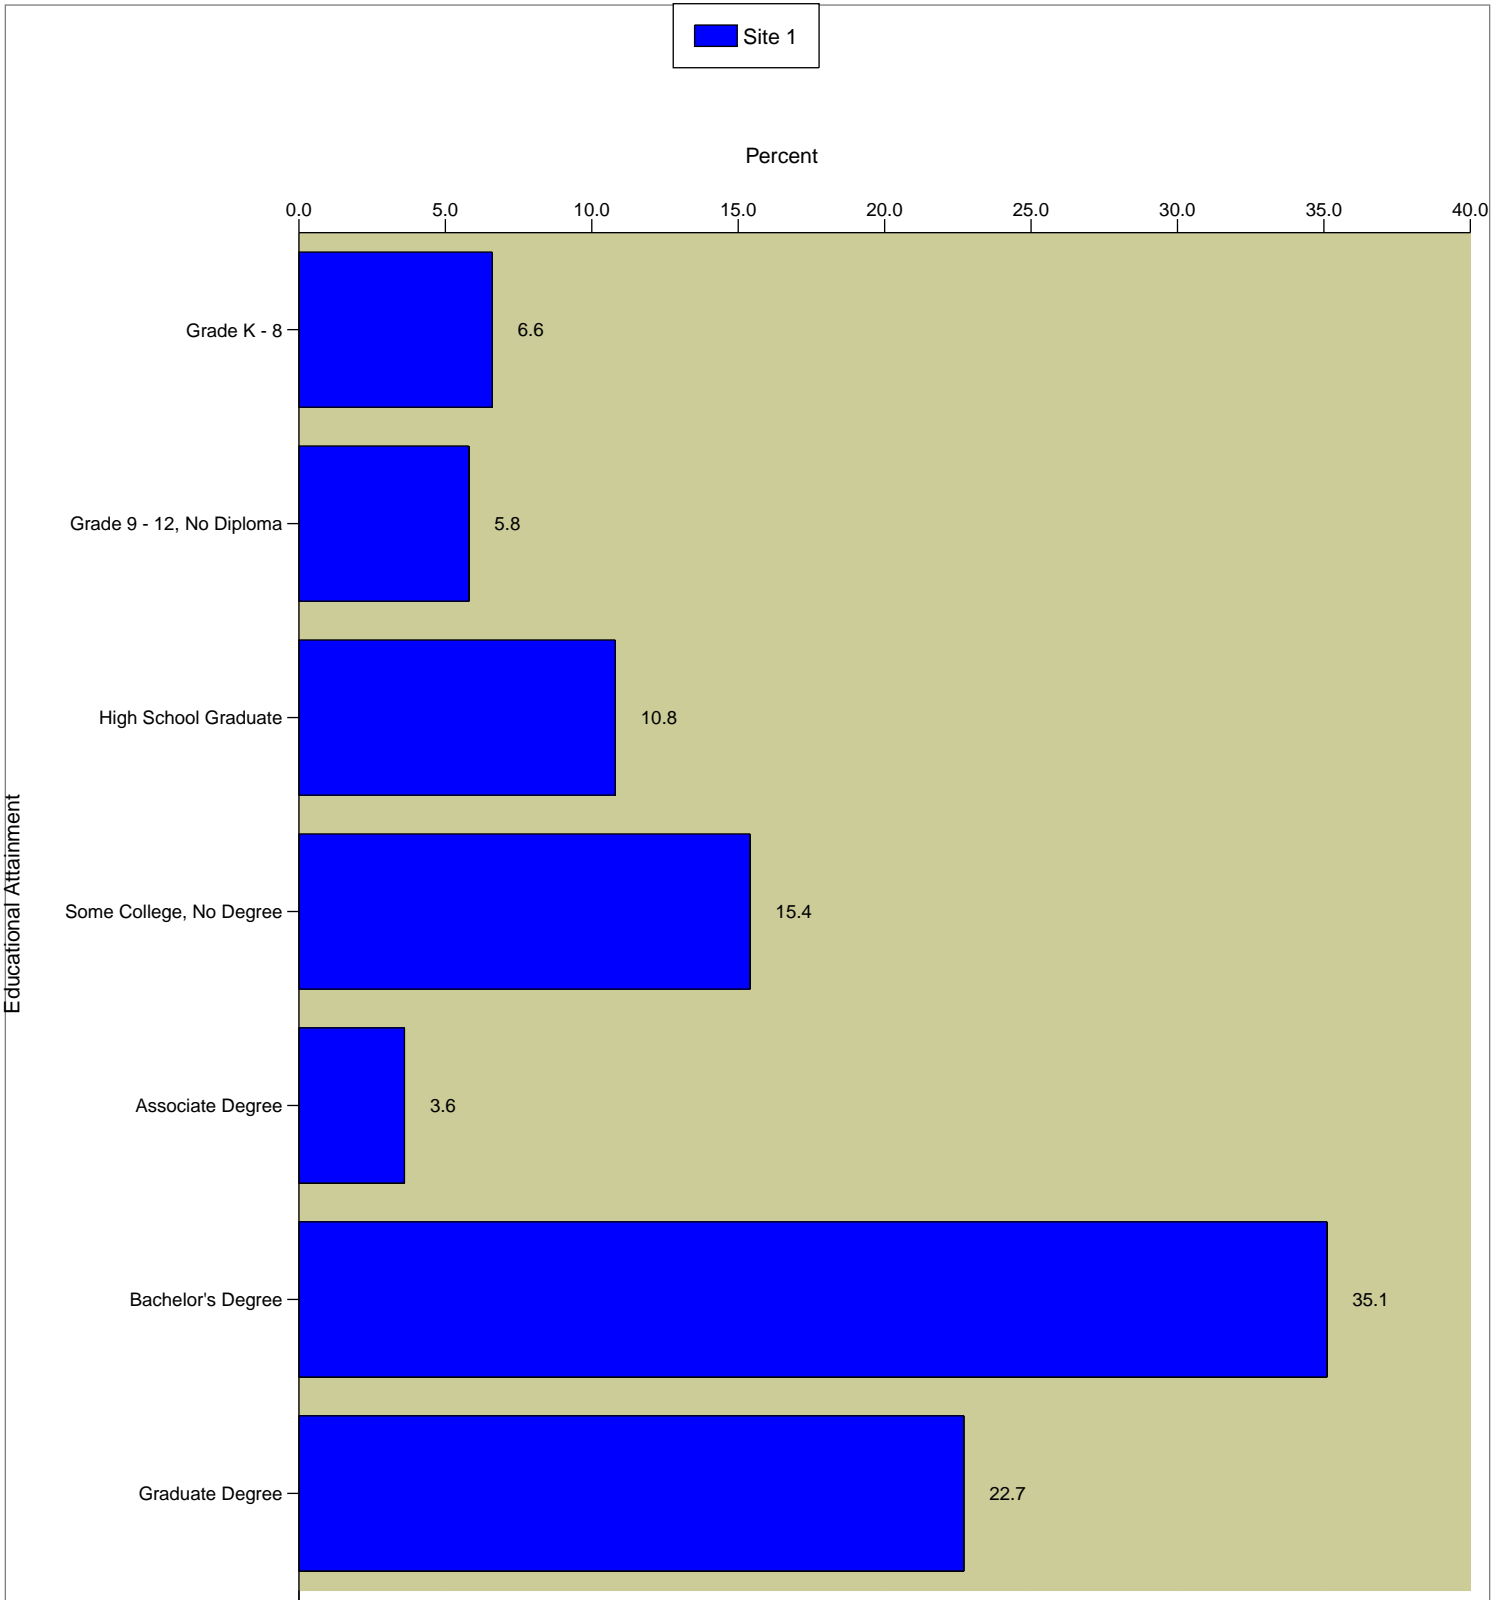

### Census 2000 Population 25+ by Educational Attainment

Data Note: Graduate Degree includes those who have earned a Master's Professional, or Doctorate Degree.

Source: U.S. Bureau of the Census, 2000 Census of Population and Housing.

# Population 25+ by Educational Attainment Chart

Prepared by STDBonline

Site 1

5956 Sherry Lane, Dallas, Texas, 75225

Latitude: 32.862257

32.862257, -96.809906

Longitude: -96.809906

Radius: 3 Miles

Census 2000 Population 25+ by Educational Attainment

Data Note: Graduate Degree includes those who have earned a Master's Professional, or Doctorate Degree.

Source: U.S. Bureau of the Census, 2000 Census of Population and Housing.

# Population 25+ by Educational Attainment Chart

Prepared by STDBonline

Site 1

5956 Sherry Lane, Dallas, Texas, 75225

Latitude: 32.862257

32.862257, -96.809906

Longitude: -96.809906

Radius: 5 Miles