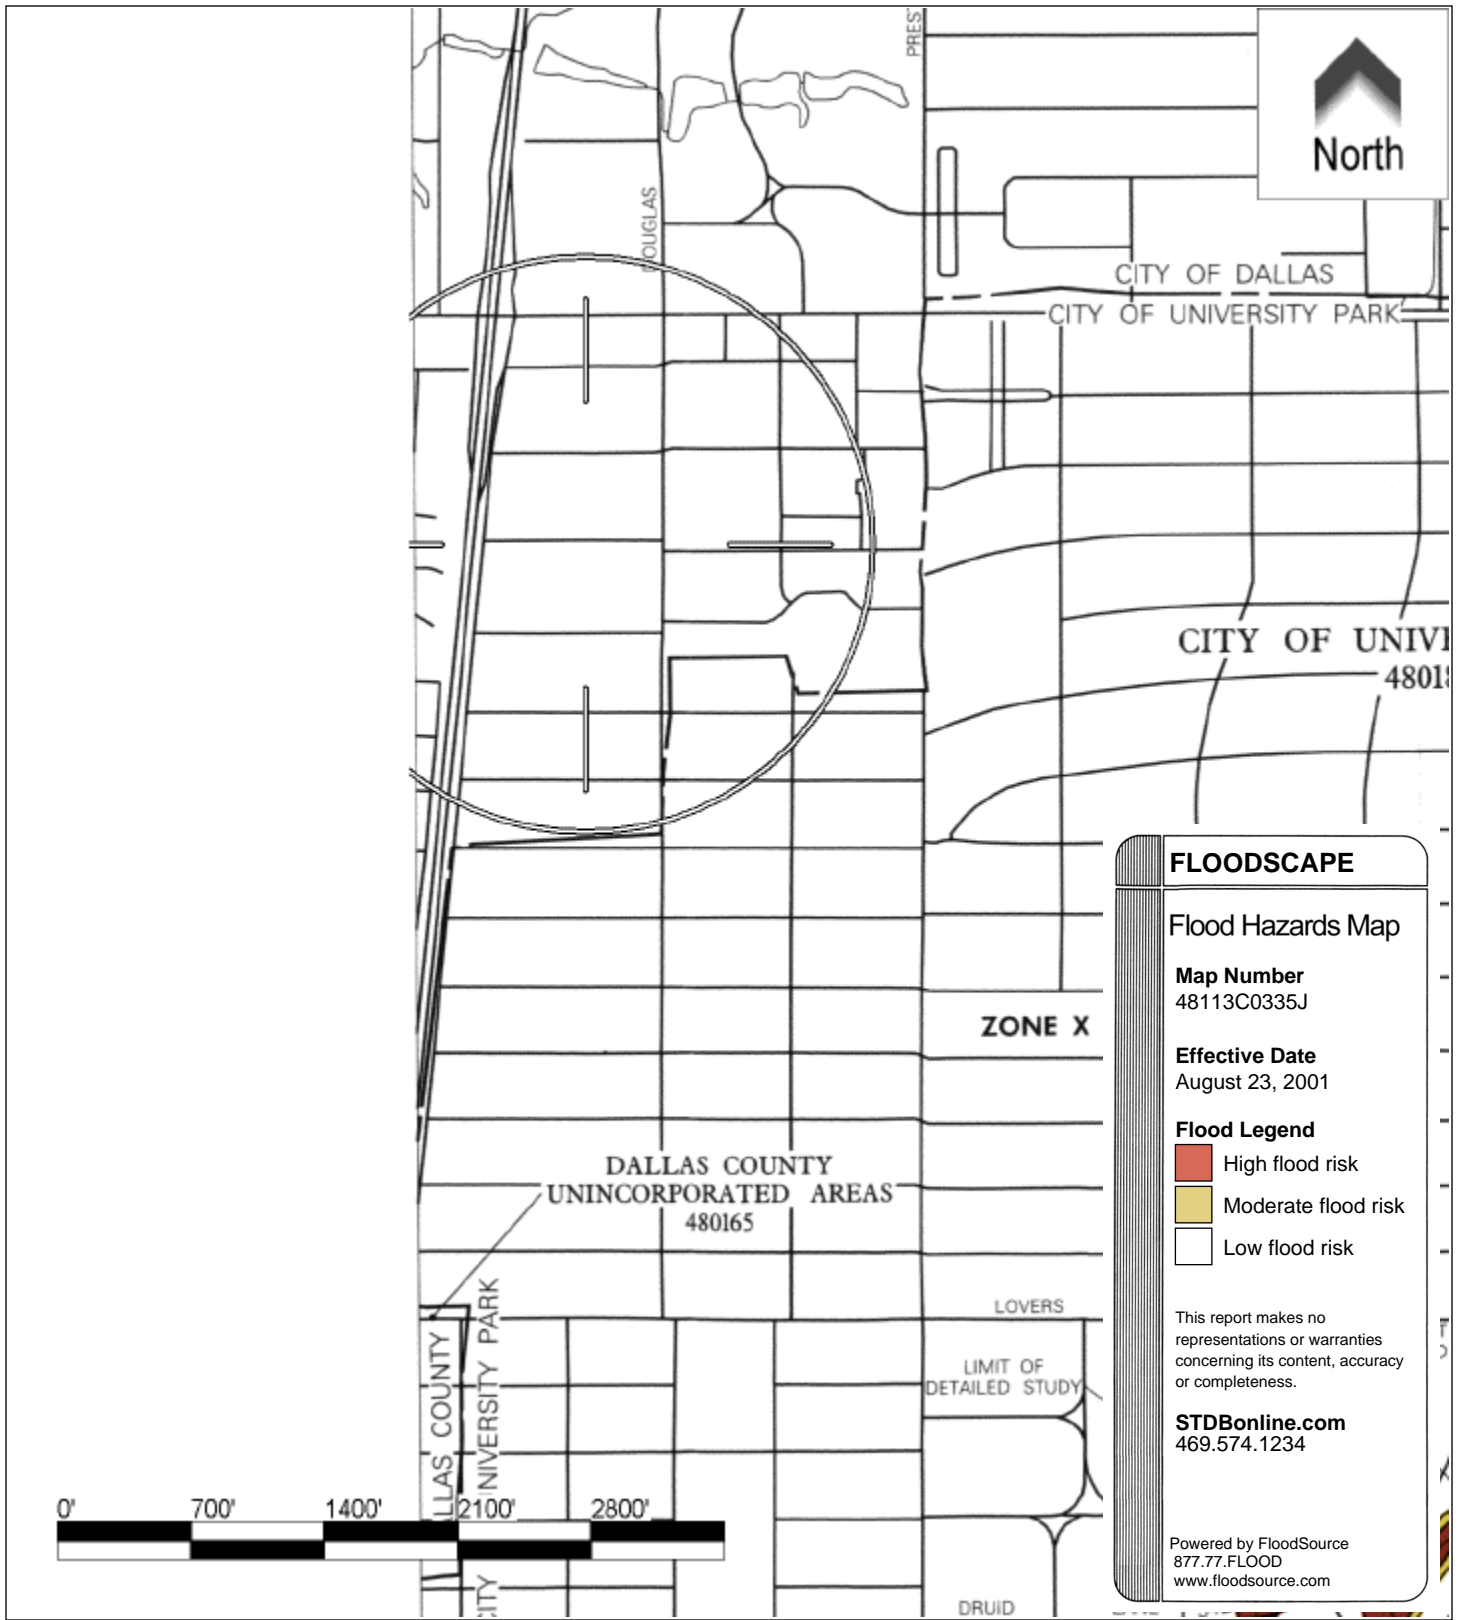

**STDB**ONLINE.com

FLOODSOURCE  
FLOODSCAPE™

**PROPERTY ADDRESS:**

5956+Sherry+Ln%2C+Dallas%2C+TX%2C+75225%0D%0A

**FLOODSCAPE**

**Flood Hazards Map**

**Map Number**  
48113C0335J

**Effective Date**  
August 23, 2001

**Flood Legend**

- High flood risk
- Moderate flood risk
- Low flood risk

This report makes no representations or warranties concerning its content, accuracy or completeness.

**STDBonline.com**  
469.574.1234